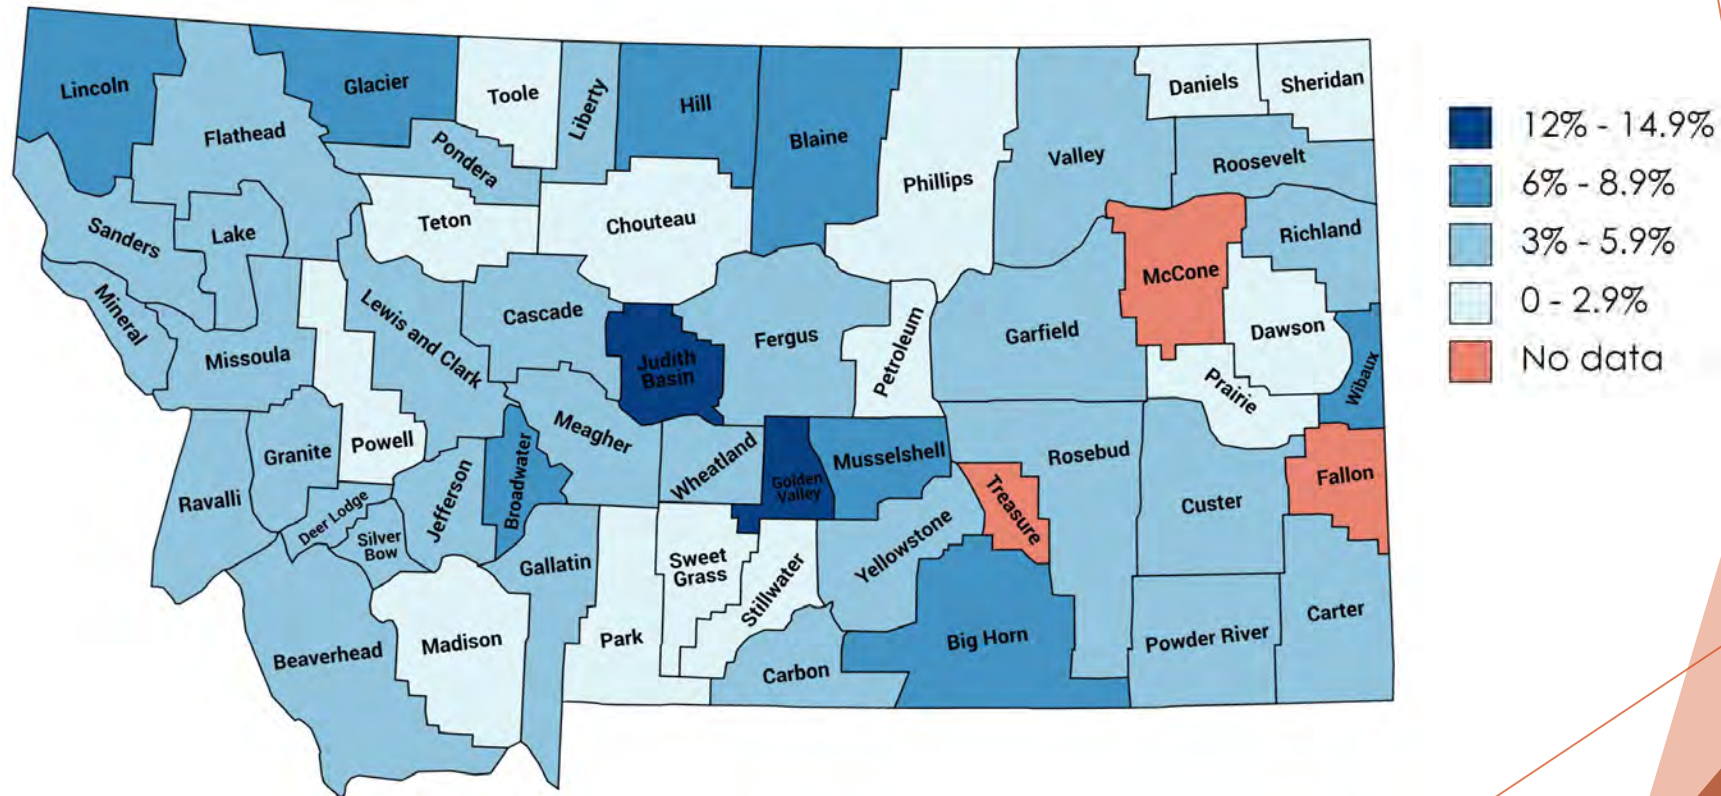

Sexual Behaviors Maps

2021 Montana Youth Risk Behavior Survey
County-Level Data

Percentage of Montana High School students . . . Ever had sexual intercourse in their lifetime

Had sexual intercourse before age 13 years

(Data skip in the 9% - 11.9% range)

Had sexual intercourse with four or more persons in their lifetime

Drank alcohol or used drugs before last sexual intercourse

Used birth control pills to prevent pregnancy during last sexual intercourse