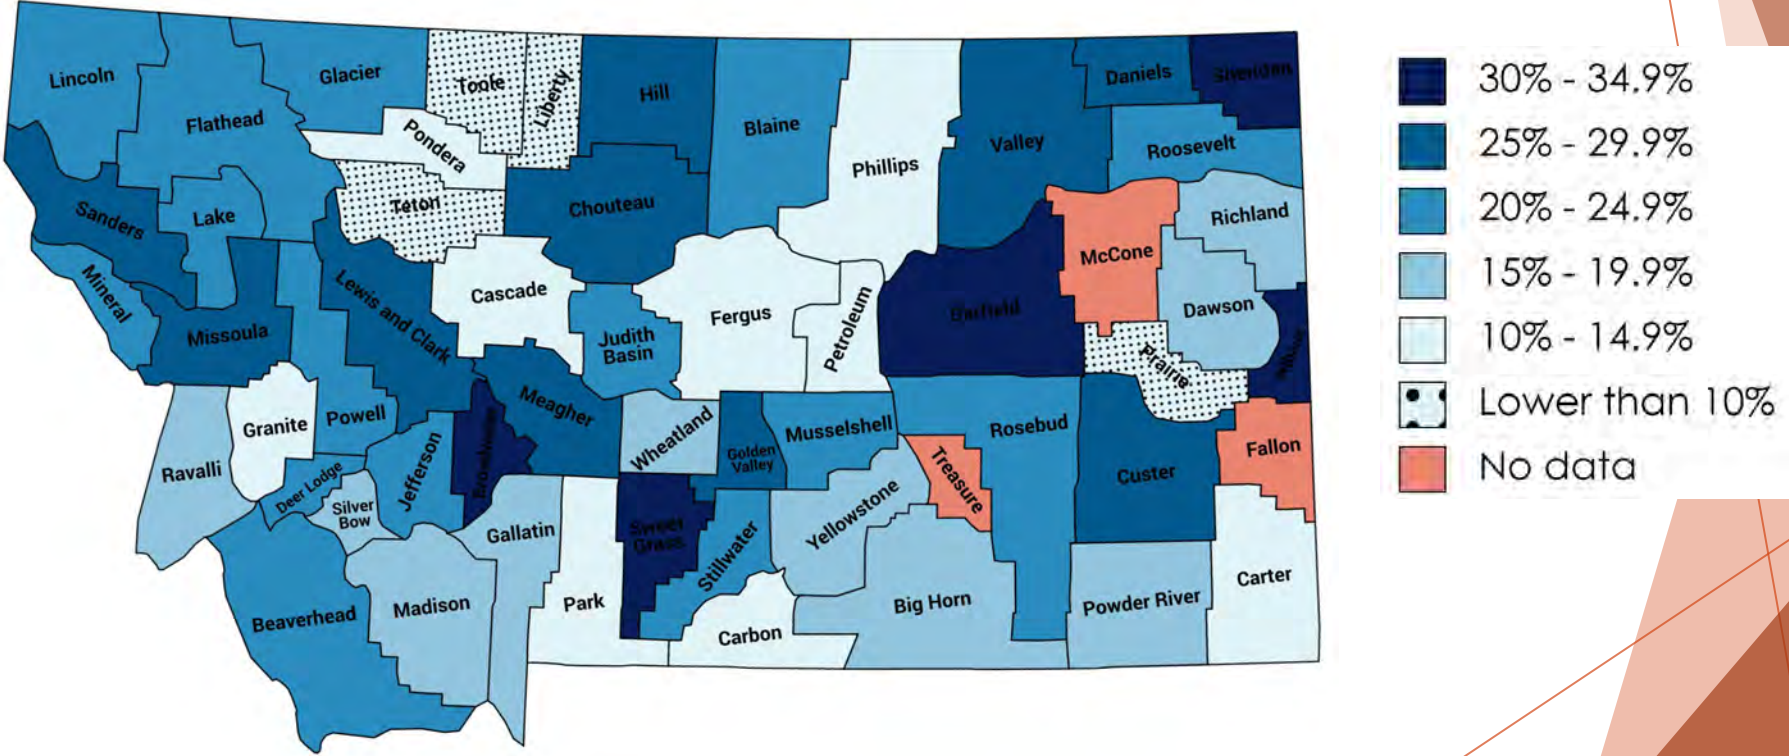

Sexual Behaviors Maps

2021 Montana Youth Risk Behavior Survey
County-Level Data

Percentage of Montana High School students . . . Ever had sexual intercourse in their lifetime

Had sexual intercourse before age 13 years

(Data skip in the 9% - 11.9% range)

Had sexual intercourse with four or more persons in their lifetime

Drank alcohol or used drugs before last sexual intercourse

Used birth control pills to prevent pregnancy during last sexual intercourse

No method was used to prevent pregnancy during last sexual intercourse