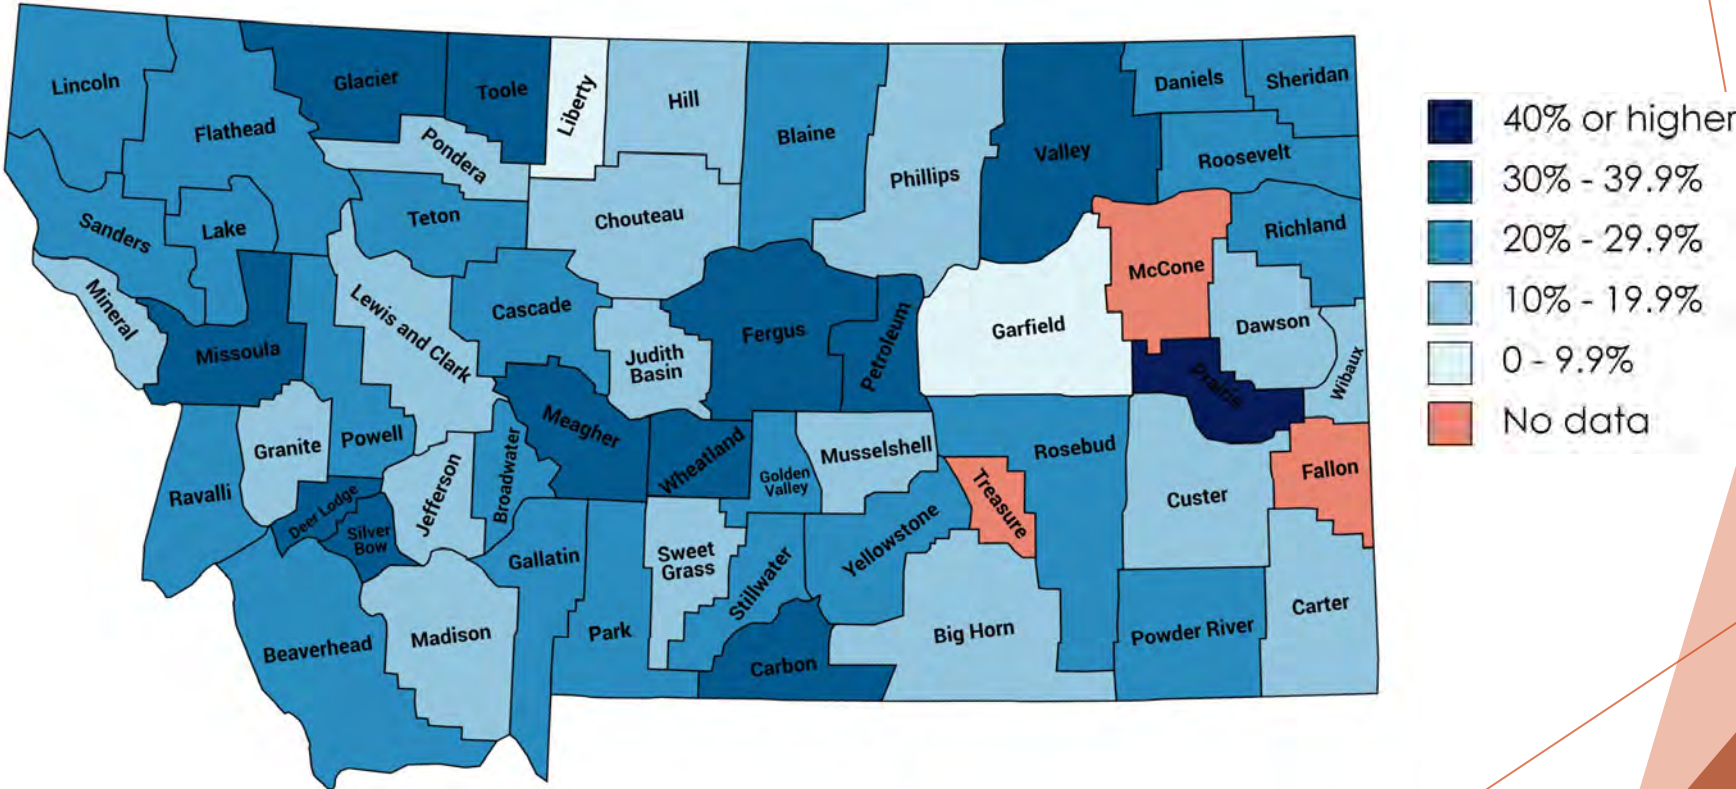

Sexual Behaviors Maps

2021 Montana Youth Risk Behavior Survey
County-Level Data

Percentage of Montana High School students . . . Ever had sexual intercourse in their lifetime

Had sexual intercourse before age 13 years

(Data skip in the 9% - 11.9% range)

Had sexual intercourse with four or more persons in their lifetime

Drank alcohol or used drugs before last sexual intercourse

Used birth control pills to prevent pregnancy during last sexual intercourse