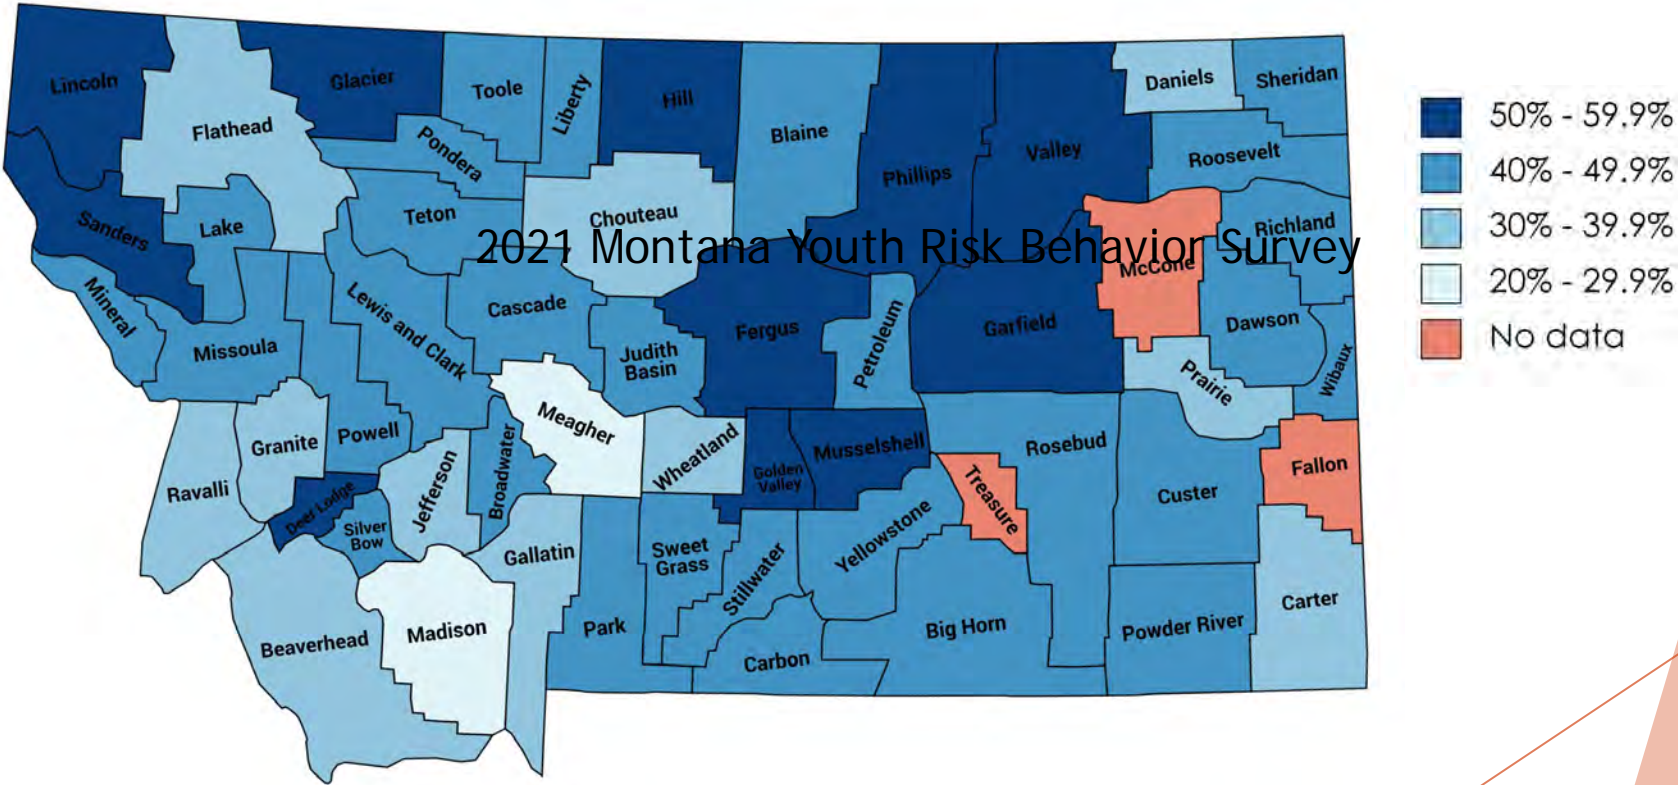

Sexual Behaviors Maps

2021 Montana Youth Risk Behavior Survey
County-Level Data

Percentage of Montana High School students . . . Ever had sexual intercourse in their lifetime

Had sexual intercourse before age 13 years

(Data skip in the 9% - 11.9% range)

Had sexual intercourse with four or more persons in their lifetime

Drank alcohol or used drugs before last sexual intercourse

Used birth control pills to prevent pregnancy during last sexual intercourse

No method was used to prevent pregnancy during last sexual intercourse