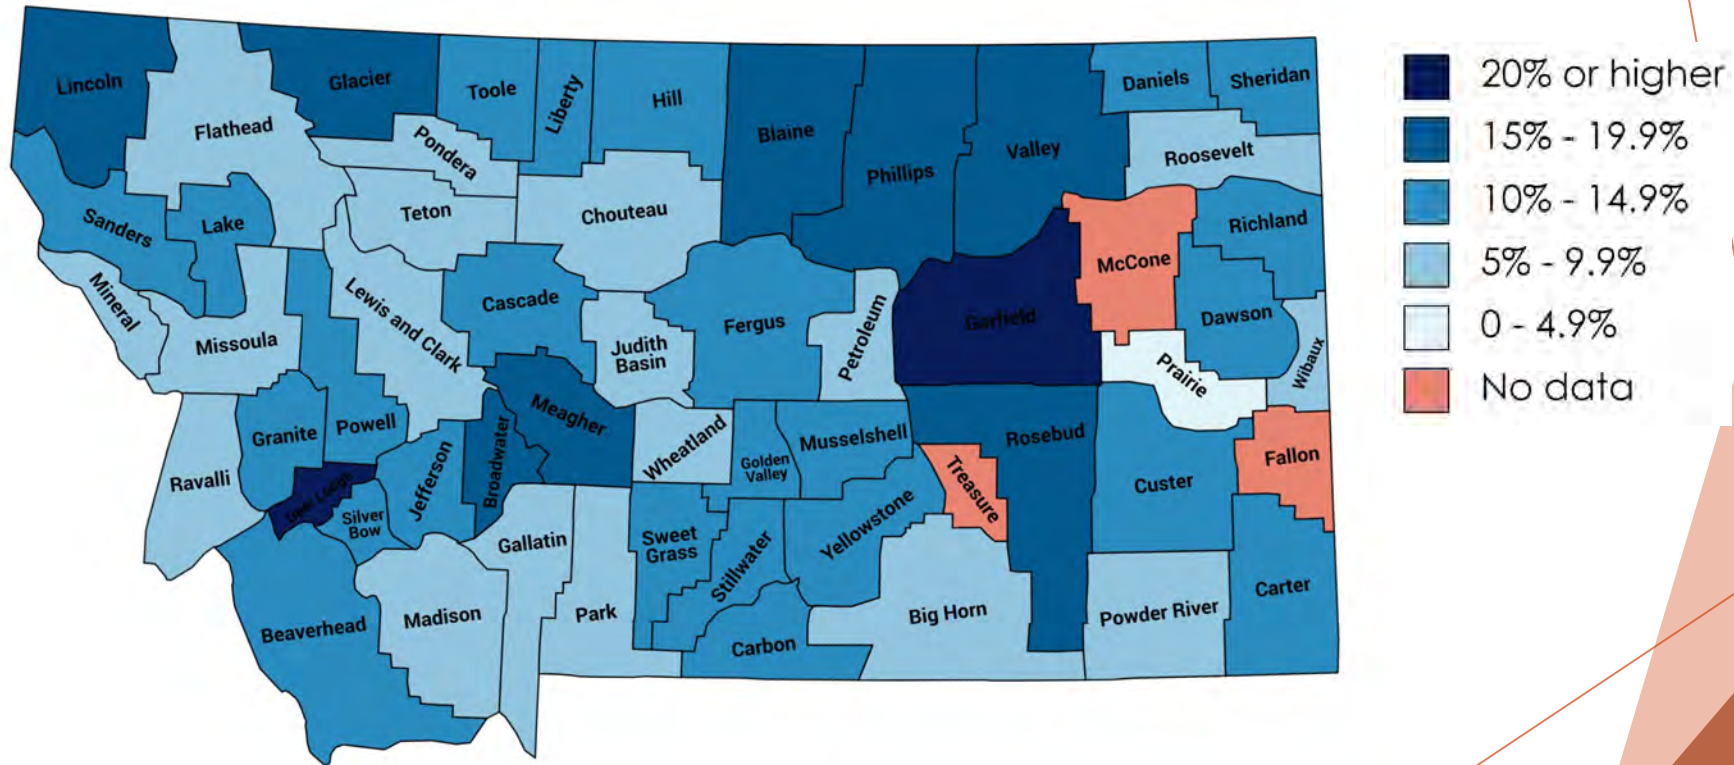

Sexual Behaviors Maps

2021 Montana Youth Risk Behavior Survey
County-Level Data

Percentage of Montana High School students . . . Ever had sexual intercourse in their lifetime

Had sexual intercourse before age 13 years

(Data skip in the 9% - 11.9% range)

Had sexual intercourse with four or more persons in their lifetime

Drank alcohol or used drugs before last sexual intercourse

Used birth control pills to prevent pregnancy during last sexual intercourse

No method was used to prevent pregnancy during last sexual intercourse