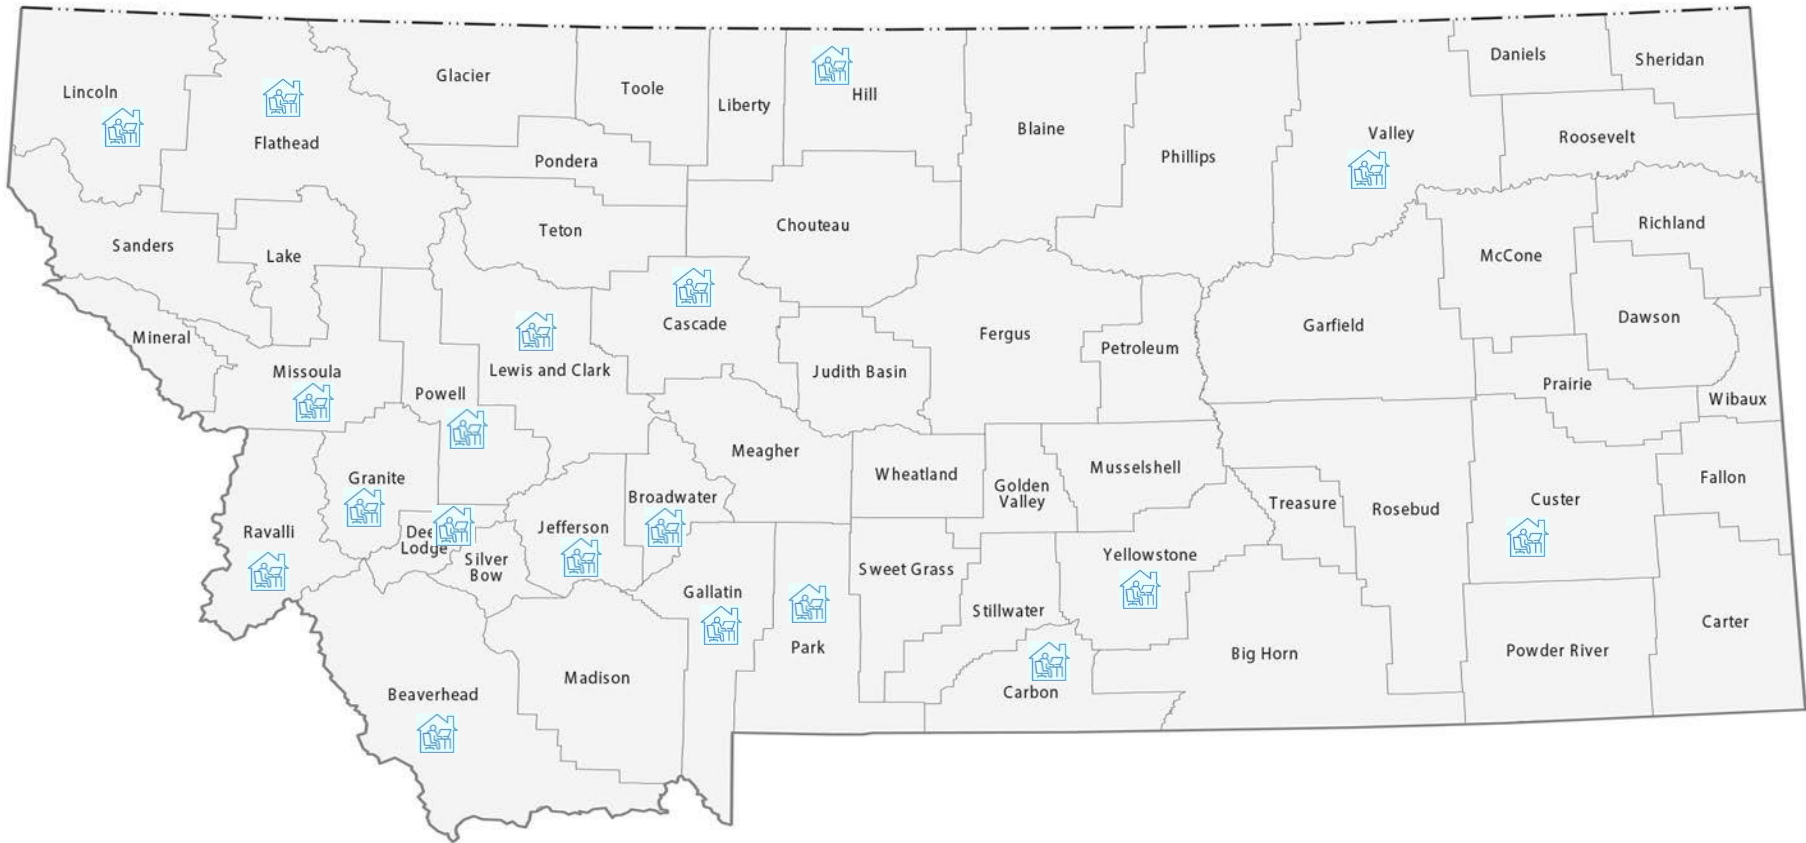

Montana Telework Locations by County

Participating Counties (81)

Beaverhead County (1)	Deer Lodge County (1)	Jefferson County (3)	Powell County (1)
Broadwater County (1)	Flathead County (1)	Lewis and Clark County (45)	Ravalli County (2)
Carbon County (1)	Gallatin County (3)	Lincoln County (1)	Valley County (1)
Cascade County (4)	Granite County (1)	Missoula County (4)	Yellowstone County (6)
Custer County (2)	Hill County (1)	Park County (1)	