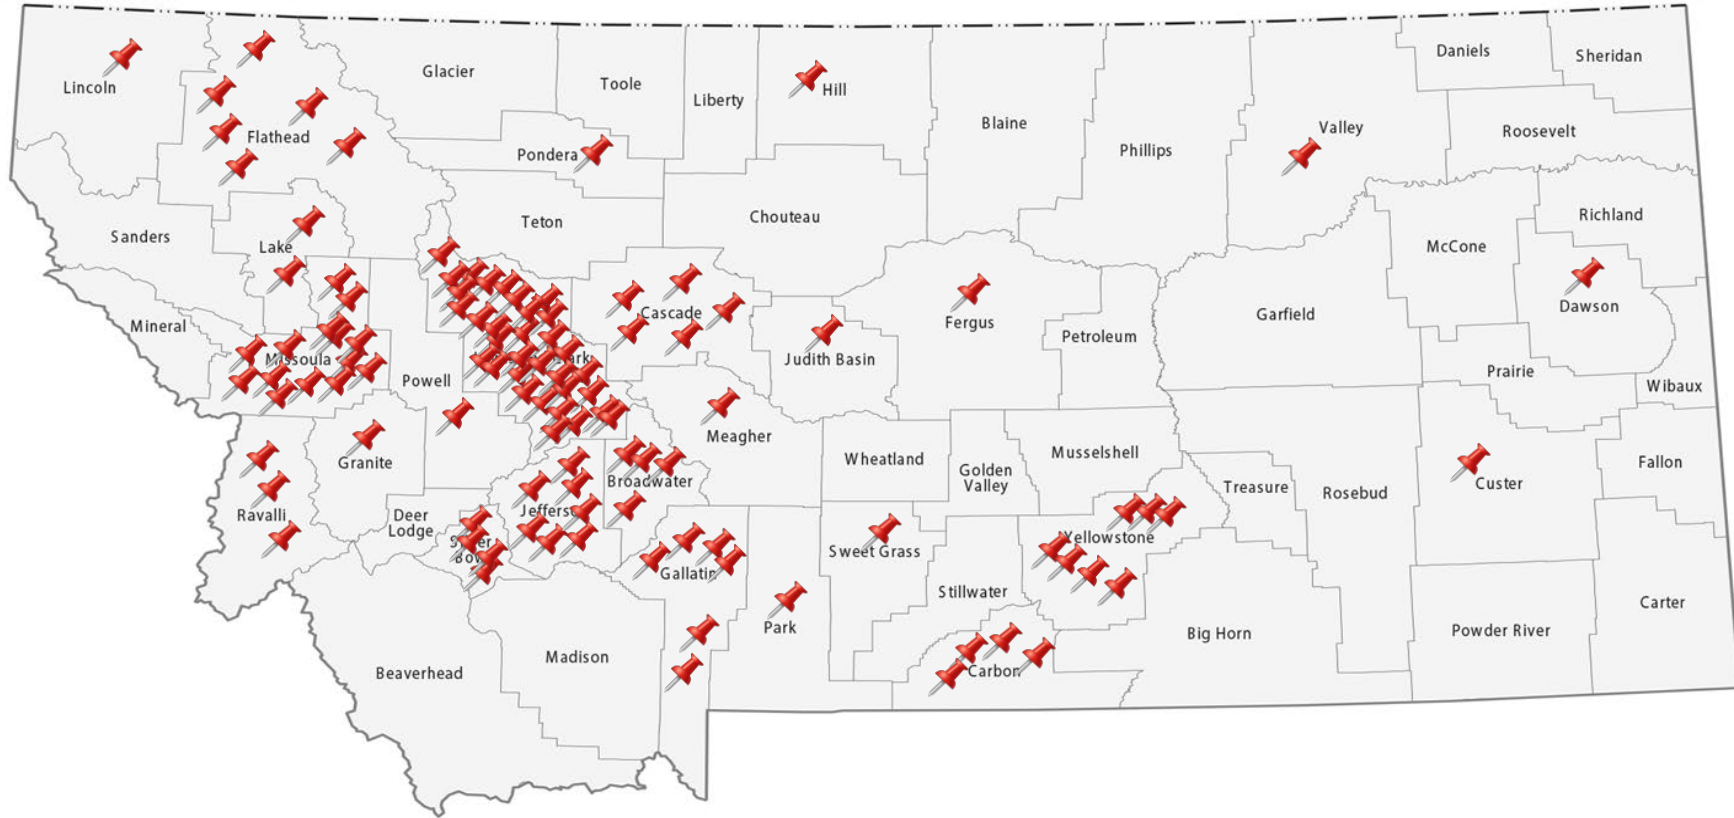

Montana Telework Locations by Cities

As of 6/17/2024

 **Participating Cities: 38** **Total Participants: 128** **Participating Counties: 23**

Broadwater County (4)
 Carbon County (4)
 Cascade County (5)
 Custer County (1)
 Dawson County (1)
 Fergus County (1)

Flathead County (6)
 Gallatin County (6)
 Granite County (1)
 Hill County (1)
 Jefferson County (7)
 Judith Basin County (1)

Lake County (2)
 Lewis & Clark County (55)
 Meagher County (1)
 Missoula County (14)
 Park County (1)
 Pondera County (1)

Ravalli County (3)
 Silver Bow County (4)
 Sweet Grass County (1)
 Valley County (1)
 Yellowstone County (7)