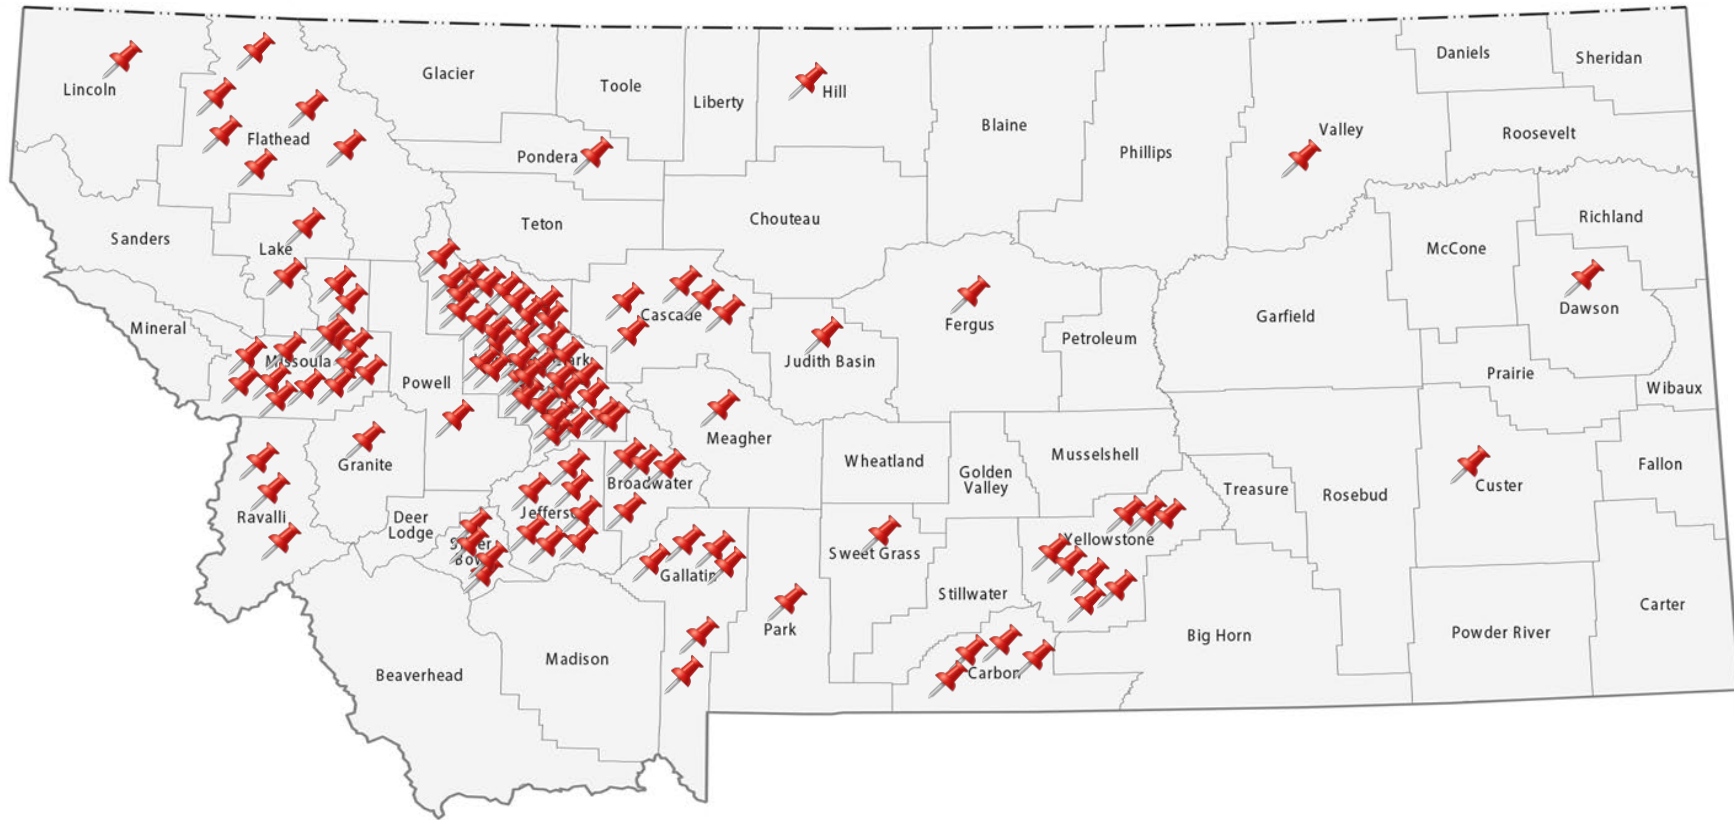

# Montana Telework Locations by Cities

As of 3/5/2024

 **Participating Cities: 38**   **Total Participants: 130**   **Participating Counties: 27**

Belgrade (1)	East Helena (7)	Kalispell (4)	Red Lodge (3)
Big Timber (1)	Florence (1)	Ledger (1)	Roberts (1)
Billings (8)	Gallatin Getaway (1)	Lewistown (1)	Seeley Lake (1)
Boulder (1)	Glasgow (1)	Lincoln (1)	Stanford (1)
Bozeman (4)	Glendive (1)	Livingston (1)	Townsend (4)
Butte (4)	Great Falls (3)	Lolo (1)	Whitefish (1)
Cascade (2)	Hamilton (1)	Miles City (1)	White Sulphur Spring (1)
Clancy (6)	Havre (1)	Missoula (12)	Wolf Creek (1)
Columbia Falls (1)	Helena (46)	Philipsburg (1)	
Corvallis (1)	Helmville (1)	Polson (2)	