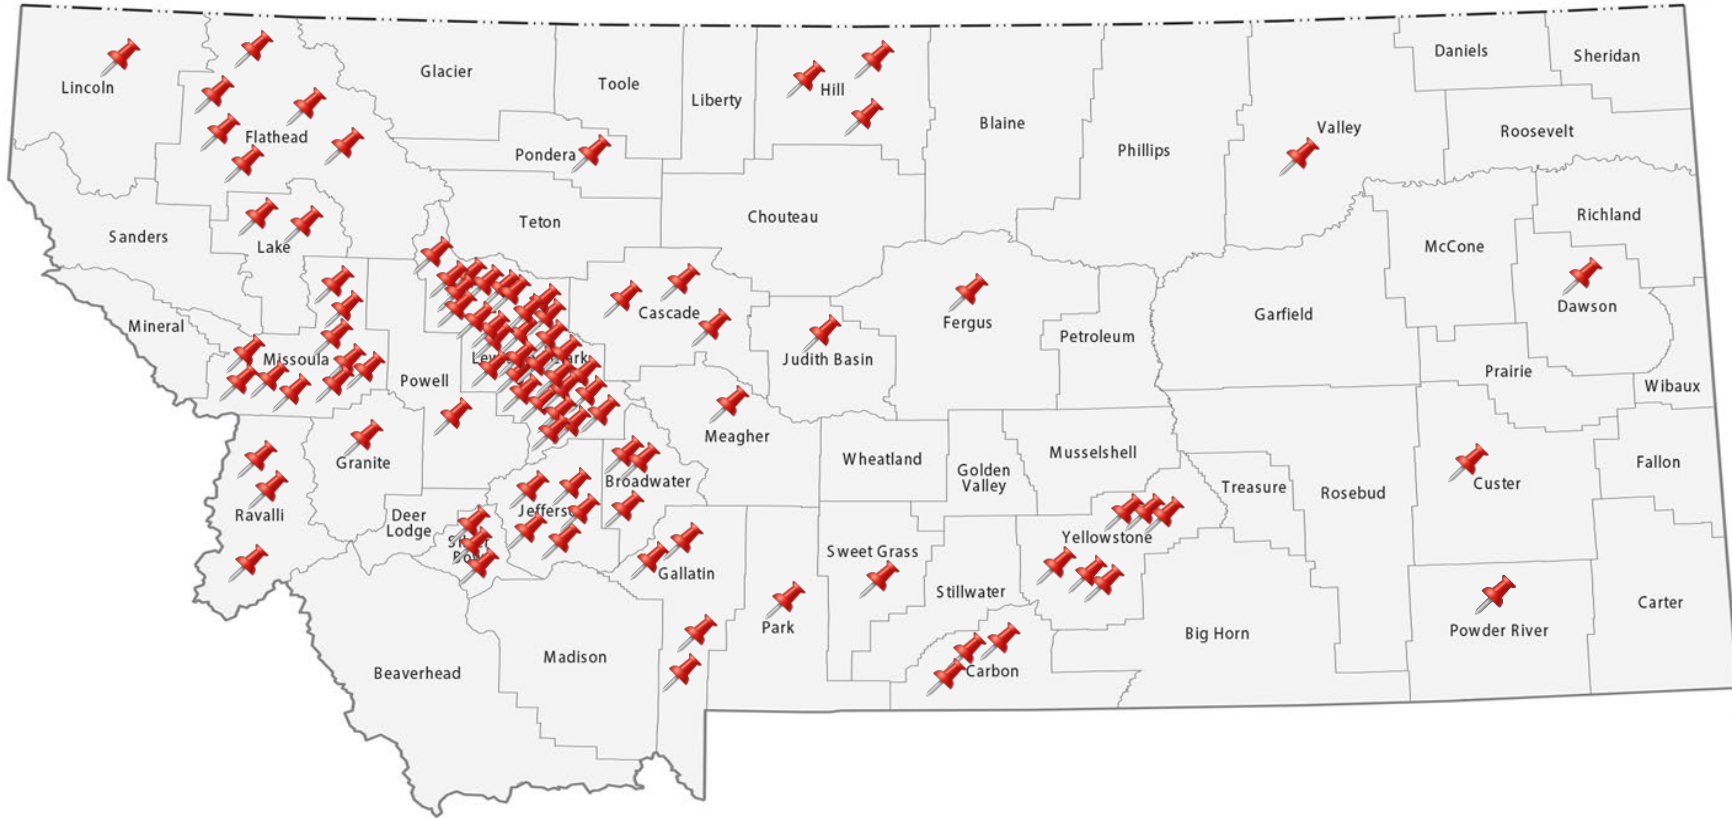

Montana Telework Locations by Cities

As of 11/7/2024

 **Participating Cities: 39** **Total Participants: 112** **Participating Counties: 25**

Broadwater County (3)
Carbon County (3)
Cascade County (3)
Custer County (1)
Dawson County (1)
Fergus County (1)
Flathead County (6)

Gallatin County (4)
Granite County (1)
Hill County (3)
Jefferson County (5)
Judith Basin County (1)
Lake County (2)

Lewis & Clark County (49)
Meagher County (1)
Missoula County (10)
Park County (1)
Pondera County (1)
Powder River County (1)

Powell County (1)
Ravalli County (3)
Silver Bow County (3)
Sweet Grass County (1)
Valley County (1)
Yellowstone County (6)