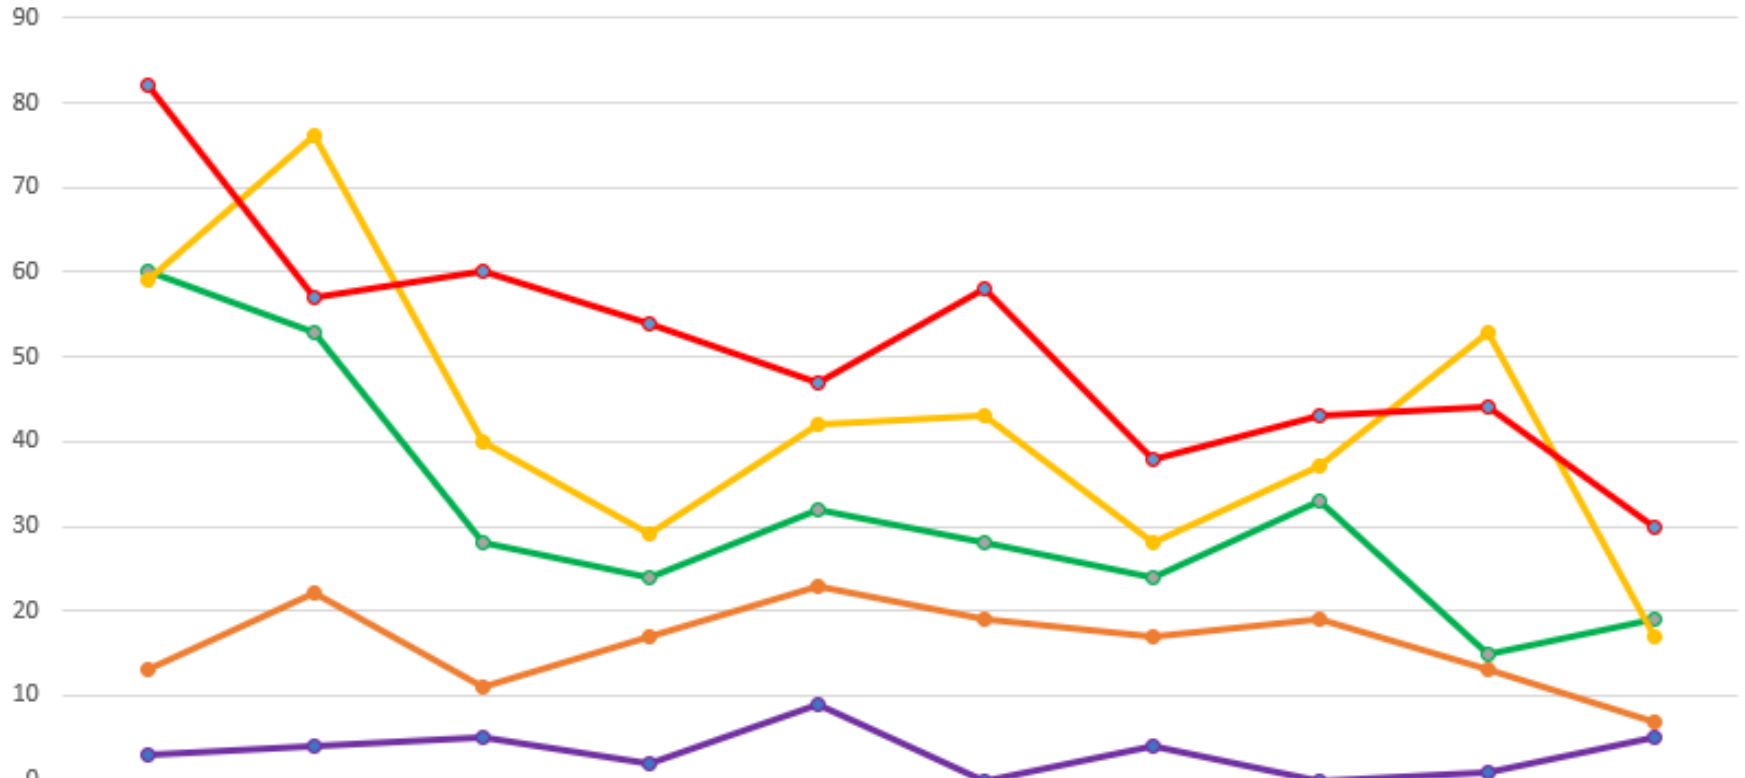

## Montana Teen Crashes Driver age 14 to 18 Fatal and Serious Injuries 2008 - 2017

**Teen Driver Crashes**  
**Ten Year Total:**  
**1054**

MDT Crash Data

|                       | 2008 | 2009 | 2010 | 2011 | 2012 | 2013 | 2014 | 2015 | 2016 | 2017 |
|-----------------------|------|------|------|------|------|------|------|------|------|------|
| 14 Years: 22 Crashes  | 3    | 4    | 5    | 2    | 9    | 0    | 4    | 0    | 1    | 5    |
| 15 Years: 119 Crashes | 13   | 22   | 11   | 17   | 23   | 19   | 17   | 19   | 13   | 7    |
| 16 Years: 227 Crashes | 60   | 53   | 28   | 24   | 32   | 28   | 24   | 33   | 15   | 19   |
| 17 Years: 295 Crashes | 59   | 76   | 40   | 29   | 42   | 43   | 28   | 37   | 53   | 17   |
| 18 Years: 391 Crashes | 82   | 57   | 60   | 54   | 47   | 58   | 38   | 43   | 44   | 30   |

Montana Graduated Driver License (GDL) effective July 1, 2006 requires 50 hours of supervised practice and limits passengers and night driving.

MCA 61-5-132-135