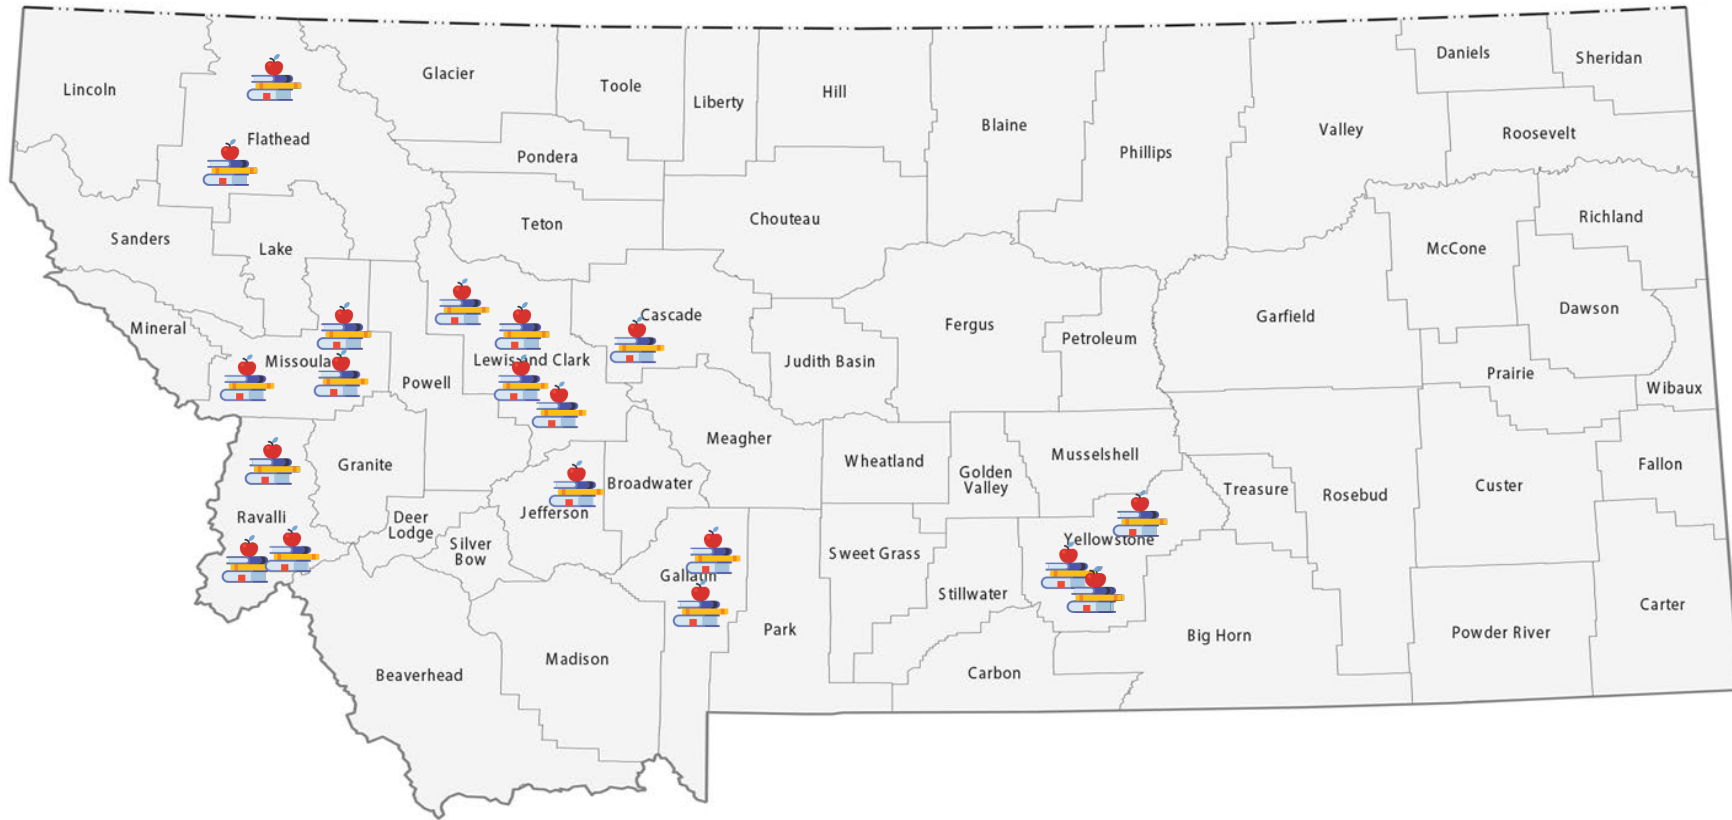

MONTANA PUBLIC CHARTER SCHOOLS UNDER THE TERMS OF 20-6-806, MCA

Participating Counties - 8 Total Charter Schools - 19

Great Falls Core Elementary School, Cascade
Kalispell PACE Academy Charter, Flathead
Kalispell Rising Wolf Charter, Flathead
Bozeman Bridger Charter, Gallatin
Bozeman Charter School, Gallatin
Boulder Jefferson Academy, Jefferson
East Helena 227 Academy, Lewis & Clark
Helena Montessori Charter School, Lewis & Clark
Helena Mount Ascension Learning Academy, Lewis & Clark
Helena Project for Alternative Learning Academy, Lewis & Clark

Frenchtown Bronc Fast Track Public Charter, Missoula
Missoula CONNECT Academy, Missoula
Missoula TEACH Academy, Missoula
Corvallis Distance Learning Center, Ravalli
Corvallis Transformational Learning Charter, Ravalli
Hamilton Bitterroot Polytech, Ravalli
Billings Opportunity School, Yellowstone
Billings Early College School, Yellowstone
Billings Multilingual Academy, Yellowstone