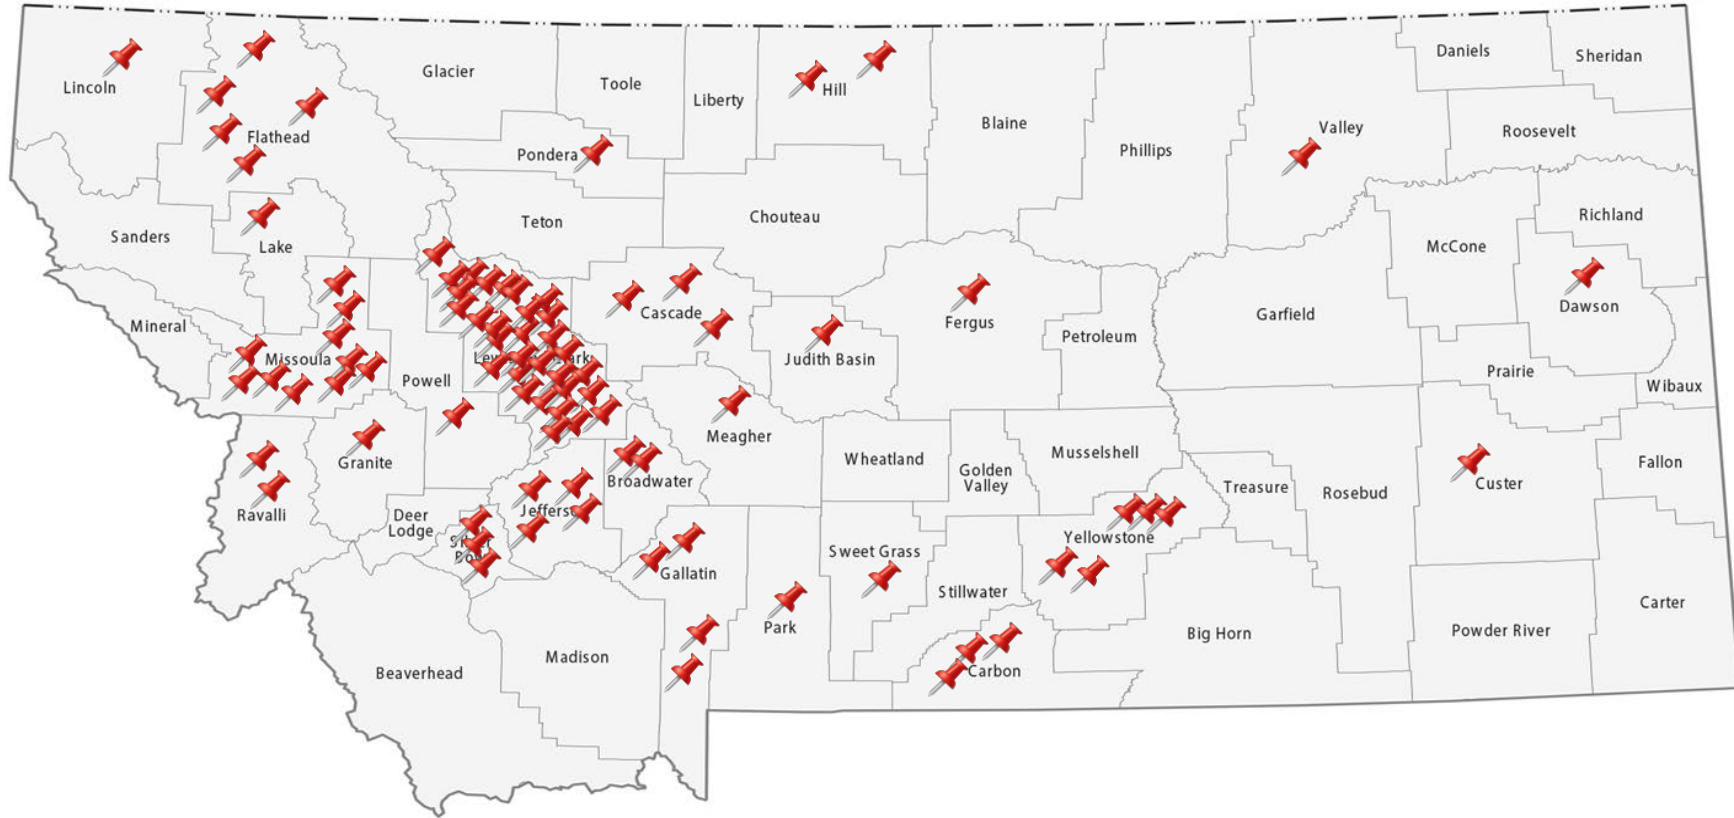

Montana Telework Locations by Cities

As of 1 / 2024

 **Participating Cities: 32** **Total Participants: 117** **Participating Counties: 27**

Broadwater County (2)
 Carbon County (3)
 Cascade County (3)
 Custer County (1)
 Dawson County (1)
 Fergus County (1)
 Flathead County (5)

Gallatin County (4)
 Granite County (1)
 Hill County (2)
 Jefferson County (4)
 Judith Basin County (1)
 Lake County (1)
 Lewis & Clark County (46)

Meagher County (1)
 Missoula County (10)
 Park County (1)
 Pondera County (1)
 Powell County (1)
 Ravalli County (2)
 Silver Bow County (3)

Sweet Grass County (1)
 Valley County (1)
 Yellowstone County (5)