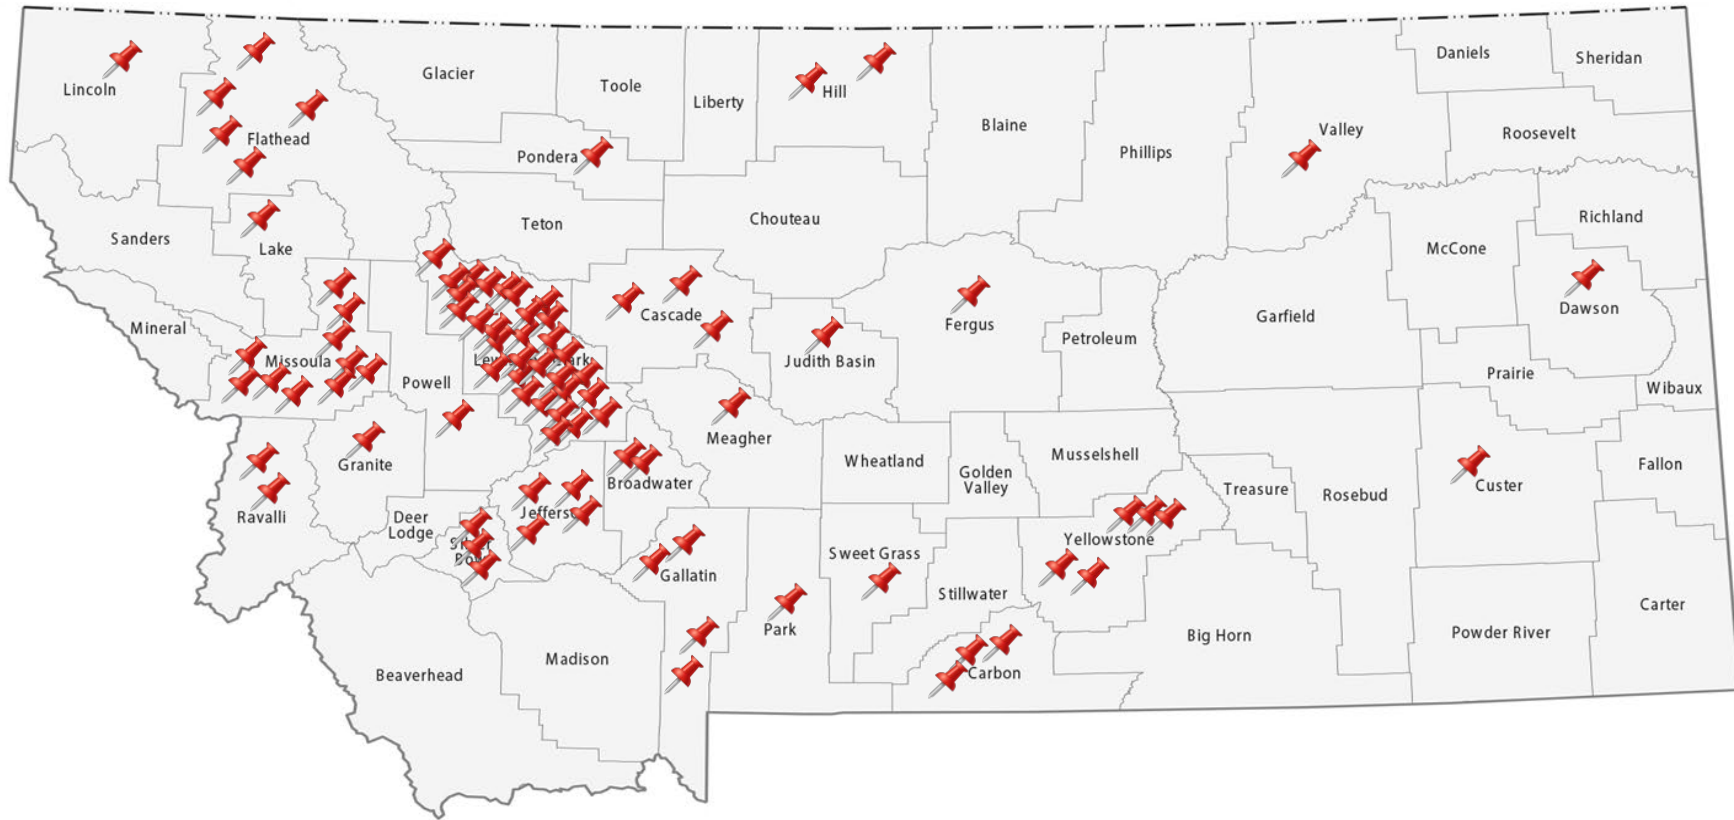

Montana Telework Locations by Cities

As of 12/9/2024

 **Participating Cities: 38** **Total Participants: 101** **Participating Counties: 24**

Broadwater County (2)
 Carbon County (3)
 Cascade County (3)
 Custer County (1)
 Dawson County (1)
 Fergus County (1)
 Flathead County (5)

Gallatin County (4)
 Granite County (1)
 Hill County (2)
 Jefferson County (4)
 Judith Basin County (1)
 Lake County (1)
 Lewis & Clark County (46)

Meagher County (1)
 Missoula County (10)
 Park County (1)
 Pondera County (1)
 Powell County (1)
 Ravalli County (2)
 Silver Bow County (3)

Sweet Grass County (1)
 Valley County (1)
 Yellowstone County (5)