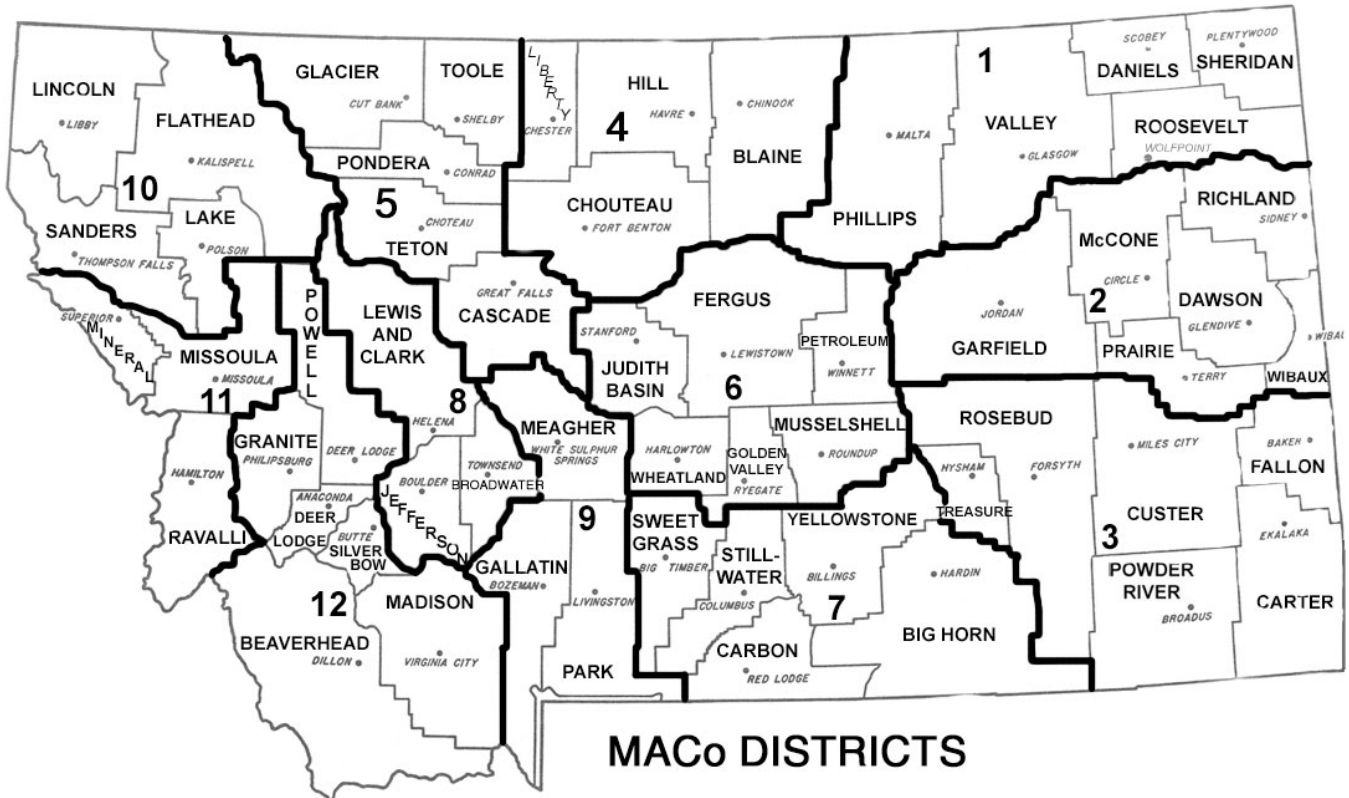

Contact

Montana WIOA Adult Education Programs

A proud partner of the [americanjobcenter](#) network

Adult Education in Glendive

Serving MACOs 1 & 2 (Daniels, Dawson, Garfield, McCone, Phillips, Prairie, Richland, Roosevelt, Sheridan, Valley, and Wibaux Counties)