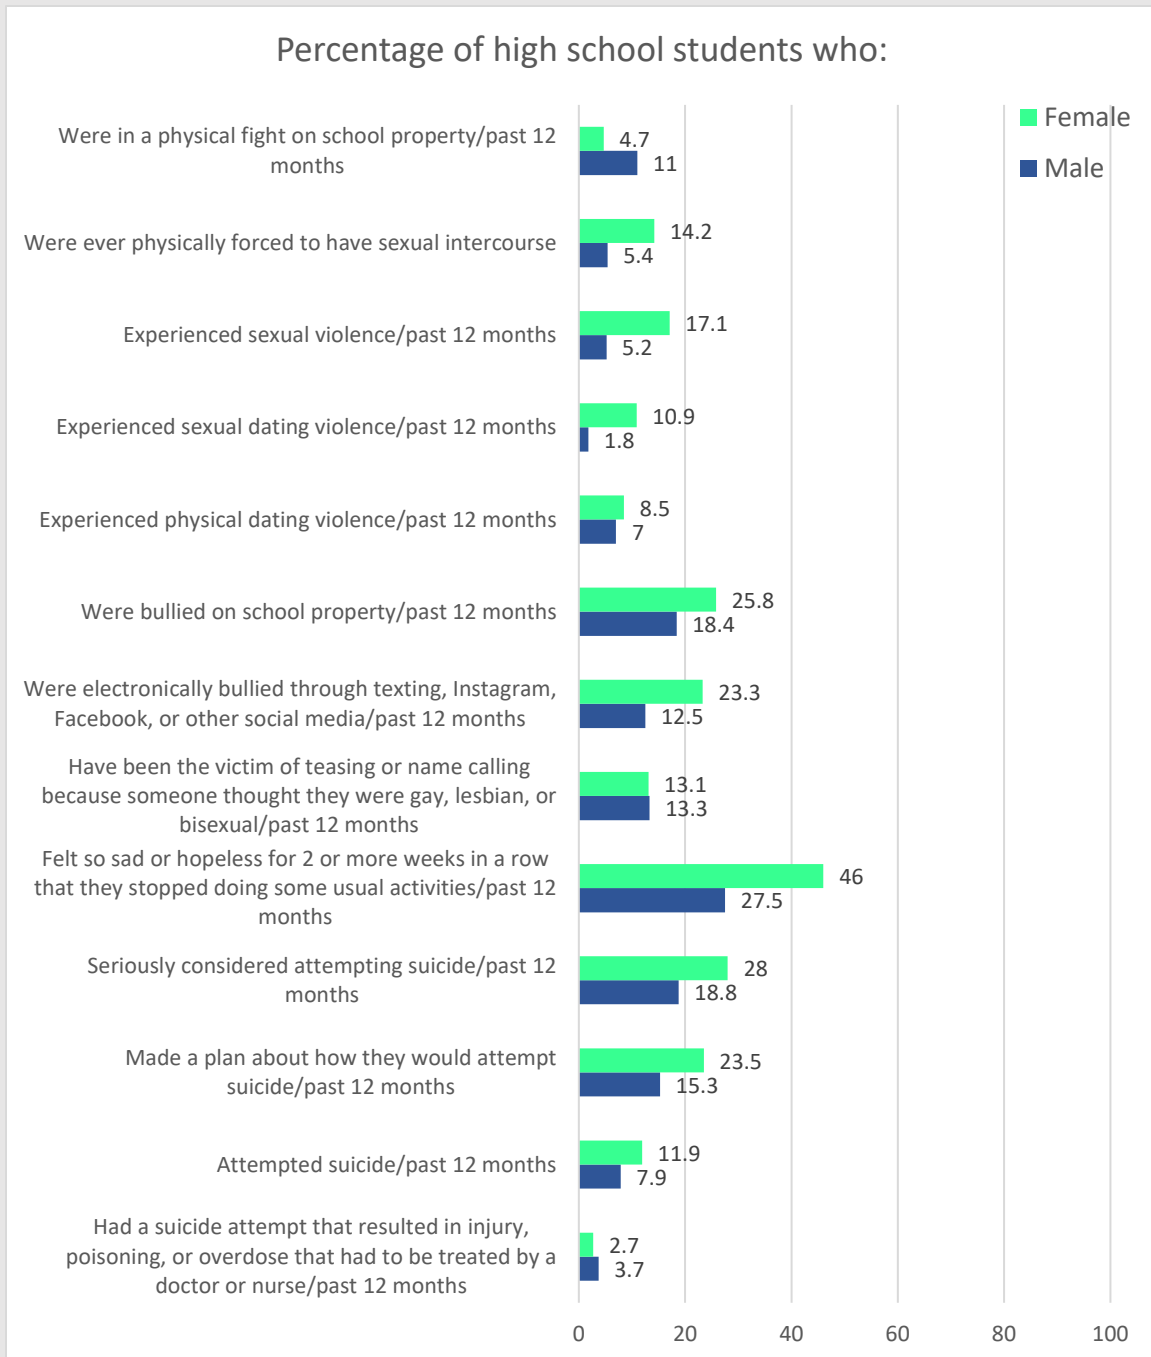

## 2019 Montana Youth Risk Behavior Survey Gender Comparison

## 2019 Montana Youth Risk Behavior Survey Gender Comparison

Percentage of high school students who: