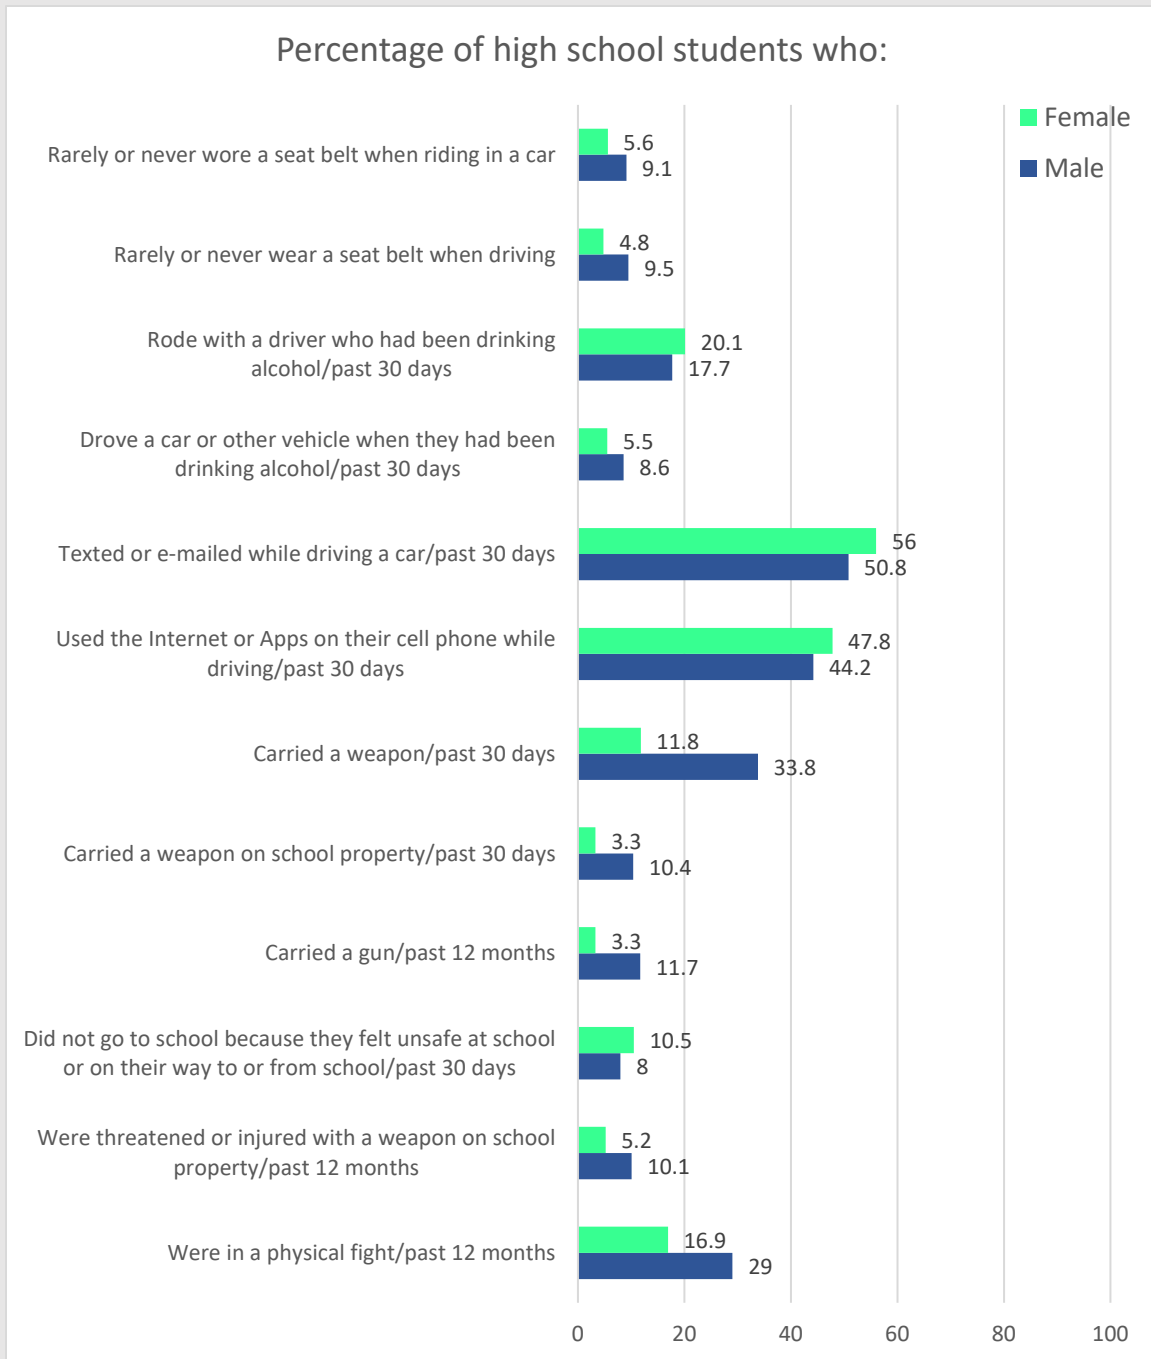

## 2019 Montana Youth Risk Behavior Survey Gender Comparison