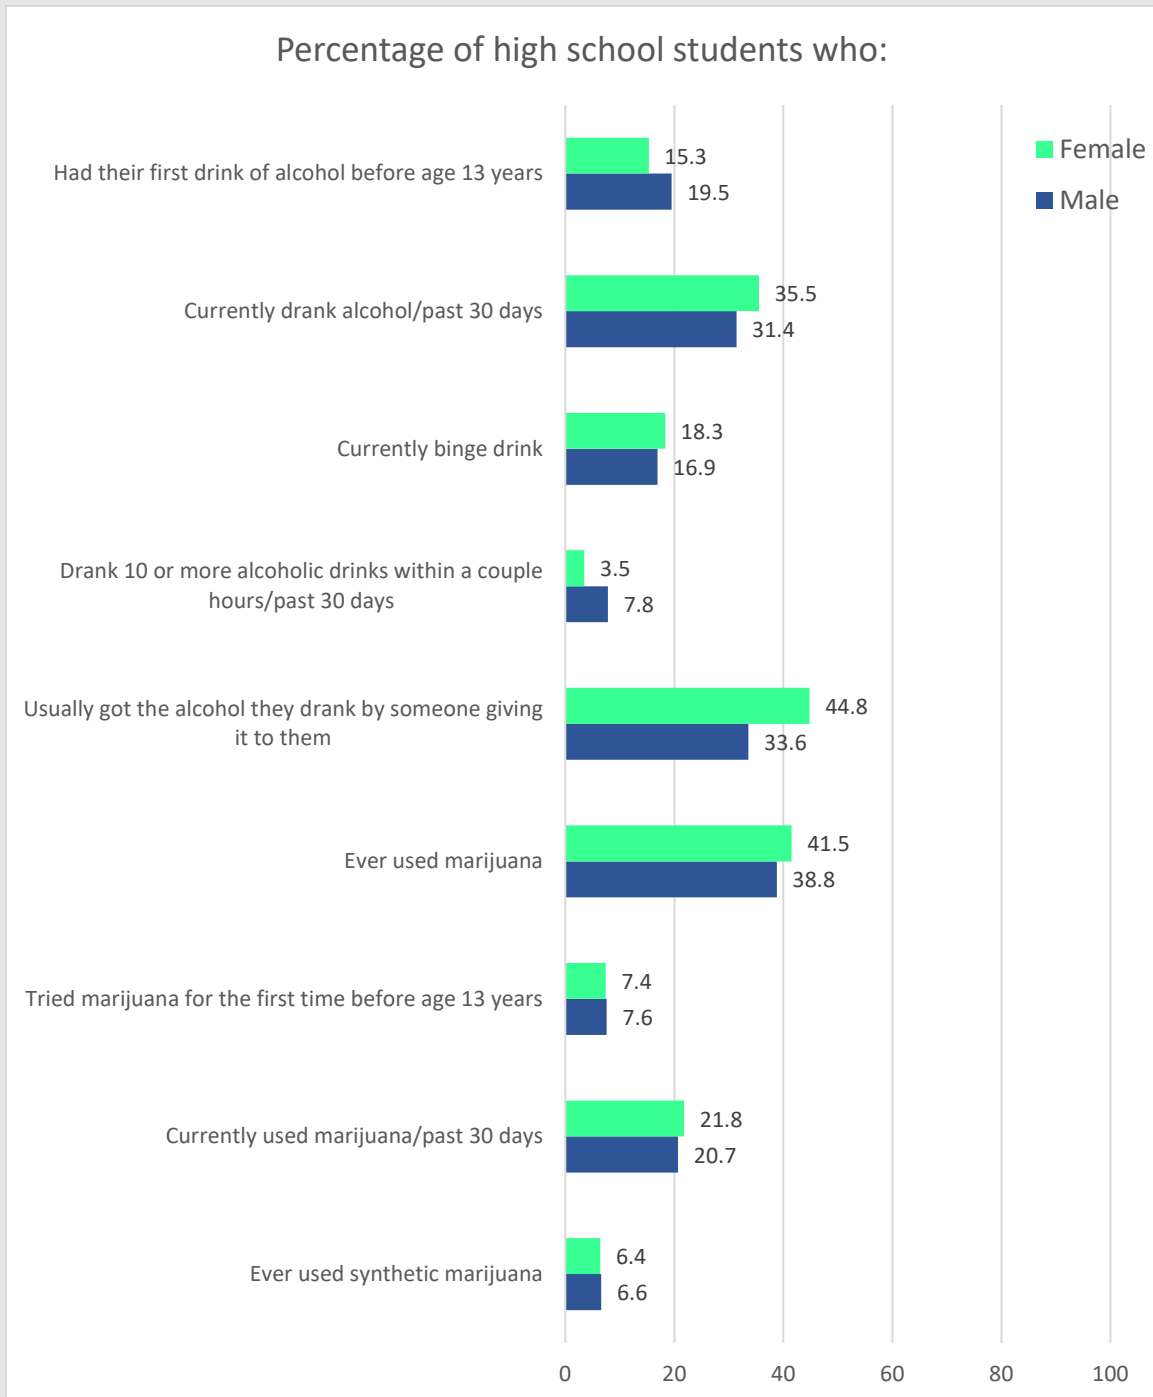

2019 Montana Youth Risk Behavior Survey Gender Comparison

*4 or more drinks within a couple of hours if female, 5 or more drinks within a couple of hours if male