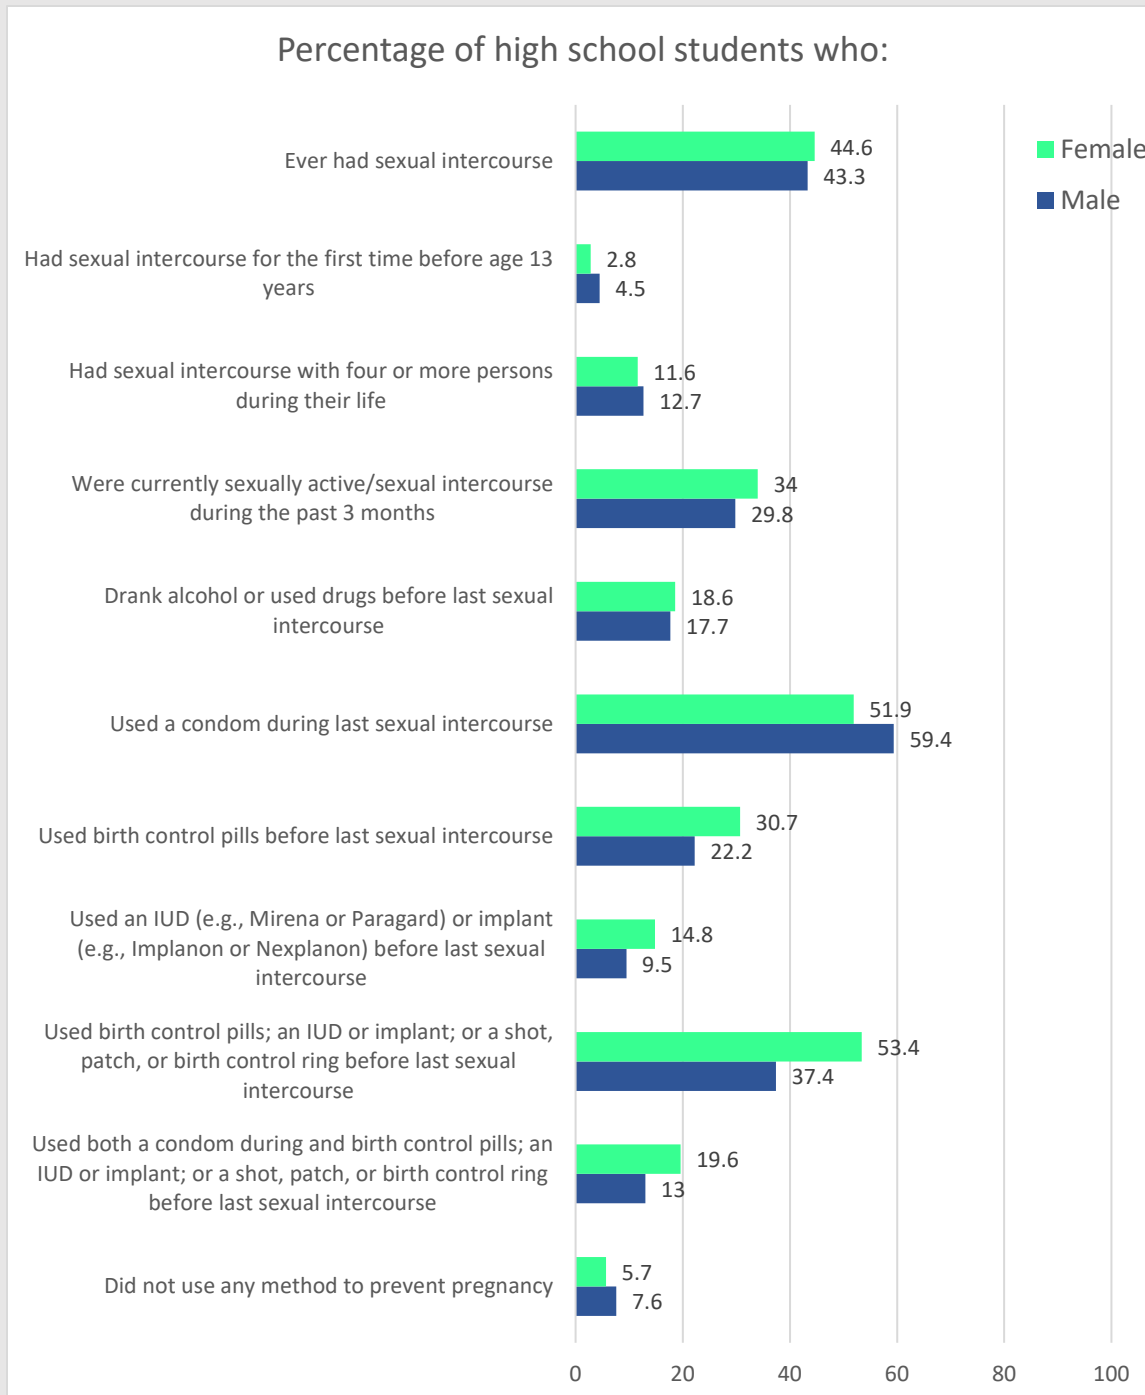

2019 Montana Youth Risk Behavior Survey Gender Comparison