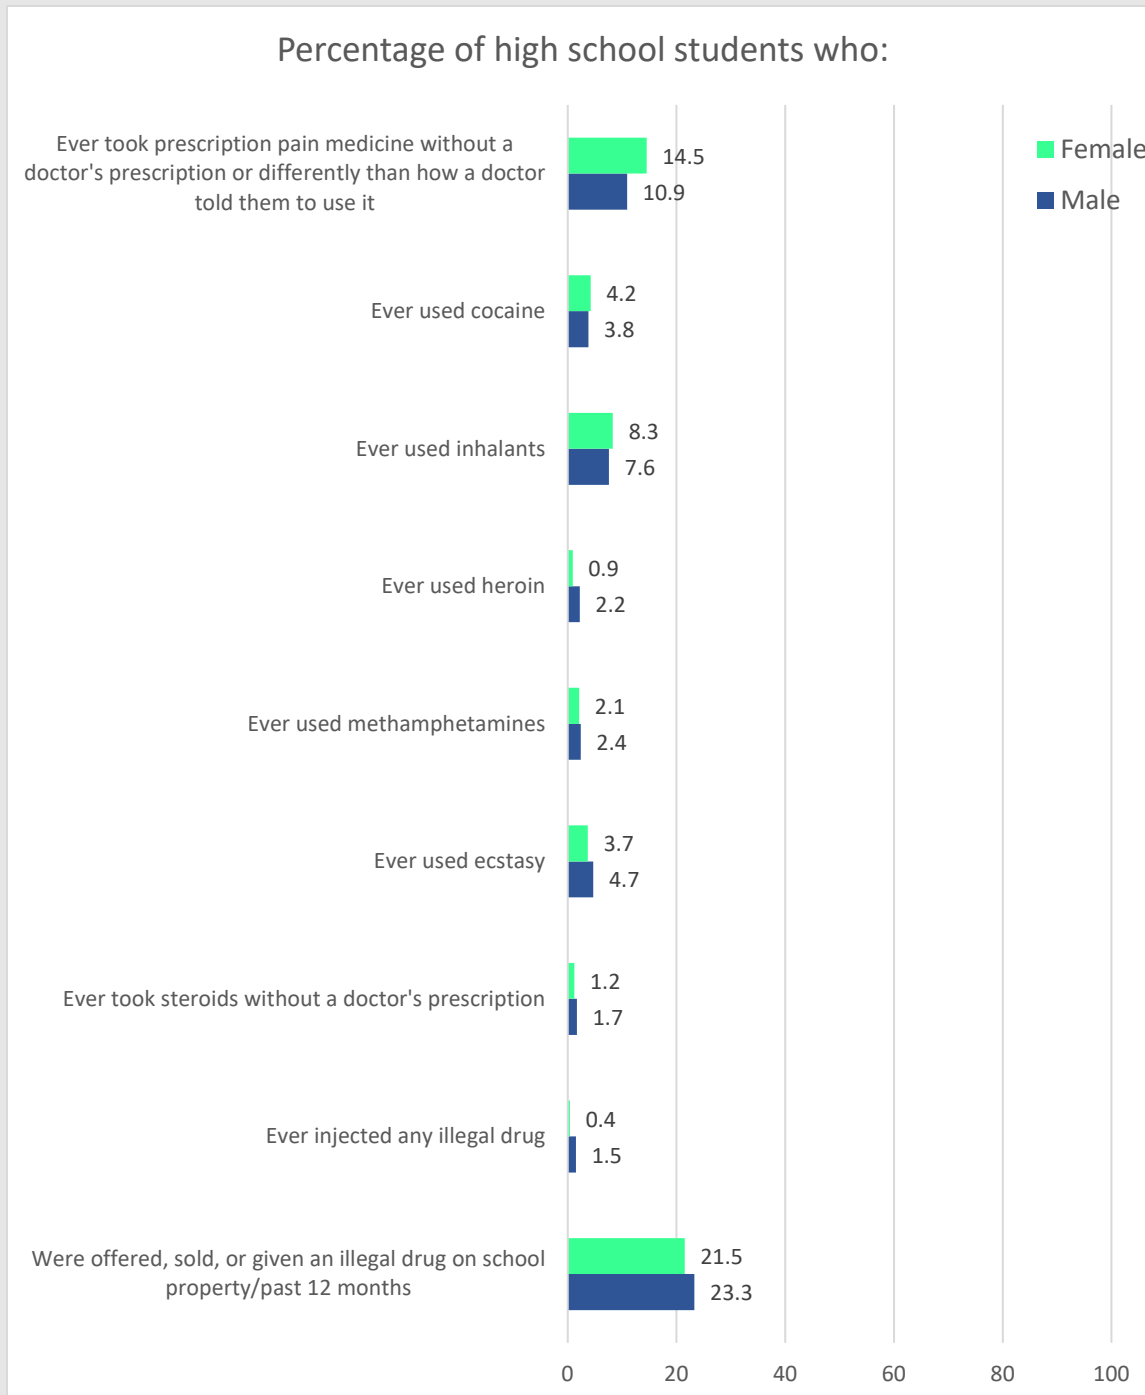

2019 Montana Youth Risk Behavior Survey Gender Comparison