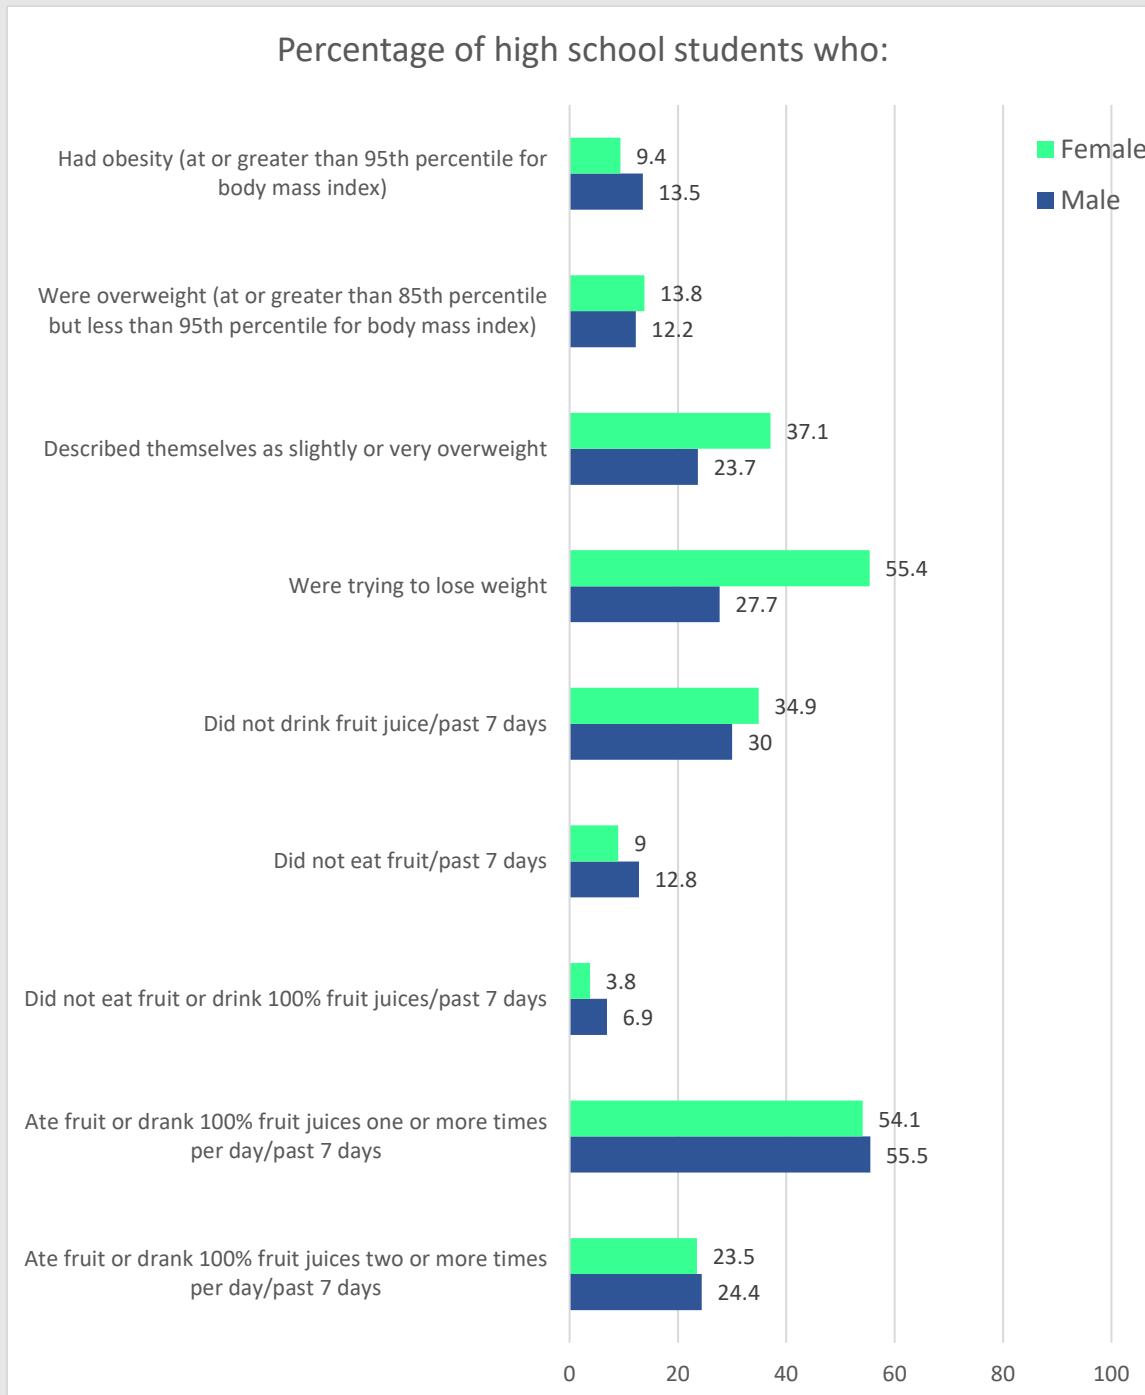

2019 Montana Youth Risk Behavior Survey Gender Comparison