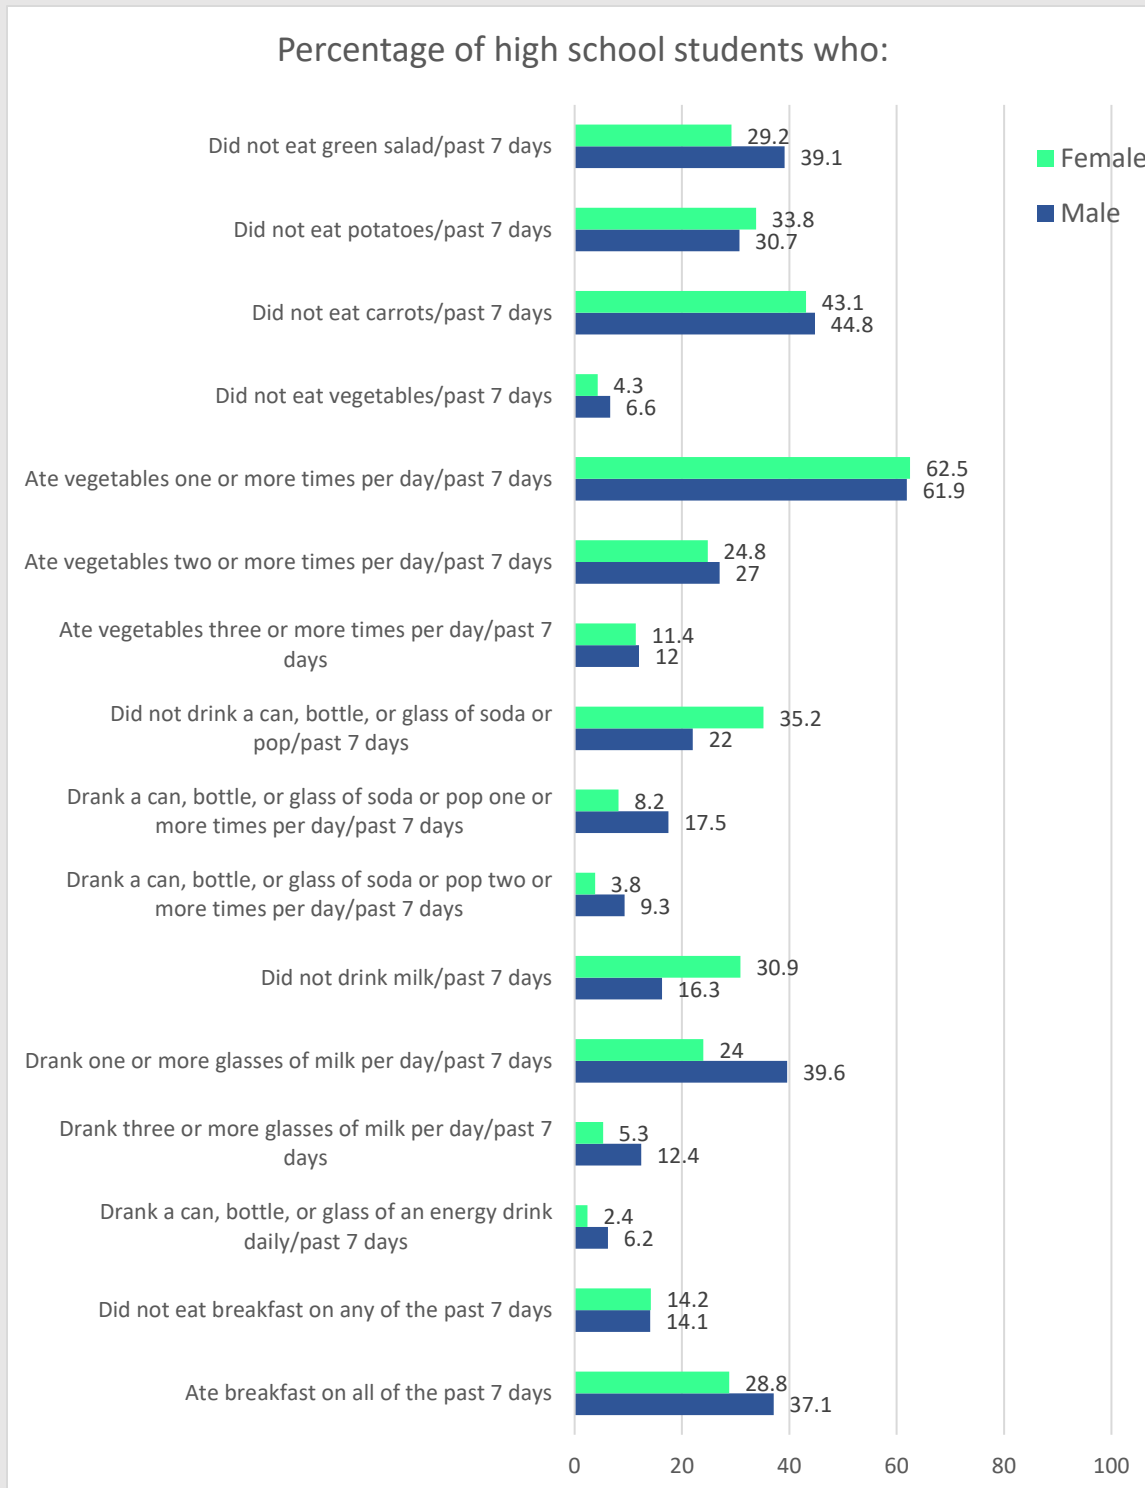

Percentage of high school students who:

2019 Montana Youth Risk Behavior Survey Gender Comparison