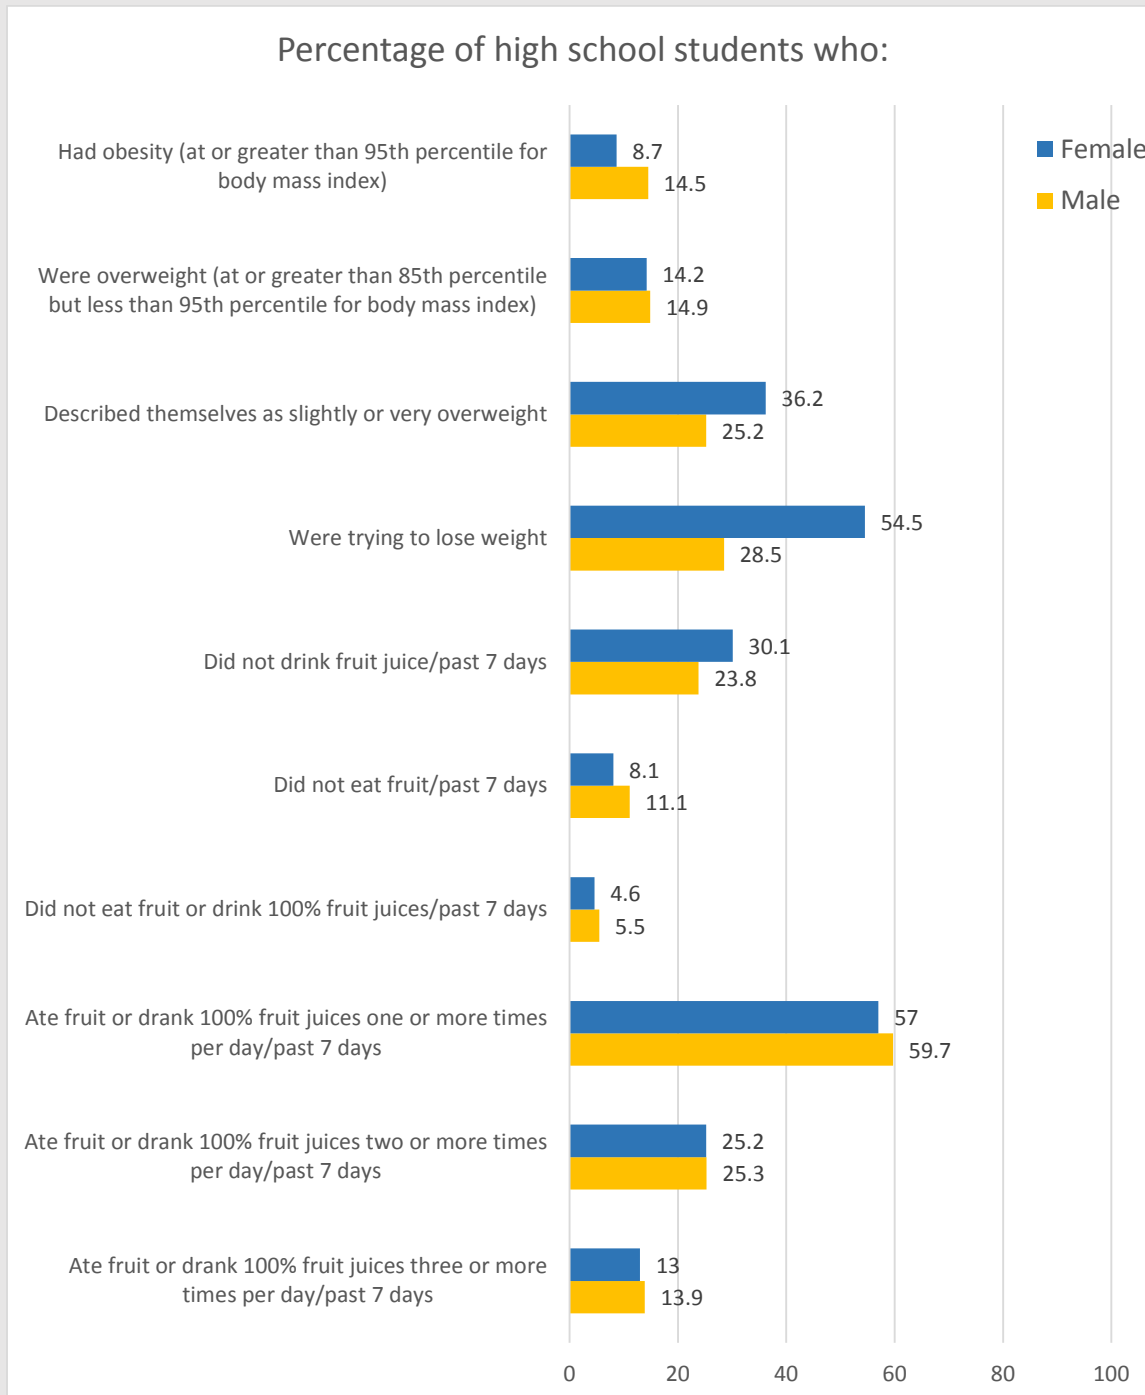

2017 Montana Youth Risk Behavior Survey Gender Comparison

2017 Montana Youth Risk Behavior Survey Gender Comparison

2017 Montana Youth Risk Behavior Survey Gender Comparison

Percentage of high school students who:

2017 Montana Youth Risk Behavior Survey Gender Comparison

*4 or more drinks within a couple of hours if female, 5 or more drinks within a couple of hours if male

2017 Montana Youth Risk Behavior Survey Gender Comparison

2017 Montana Youth Risk Behavior Survey Gender Comparison

2017 Montana Youth Risk Behavior Survey Gender Comparison

2017 Montana Youth Risk Behavior Survey Gender Comparison

2017 Montana Youth Risk Behavior Survey Gender Comparison