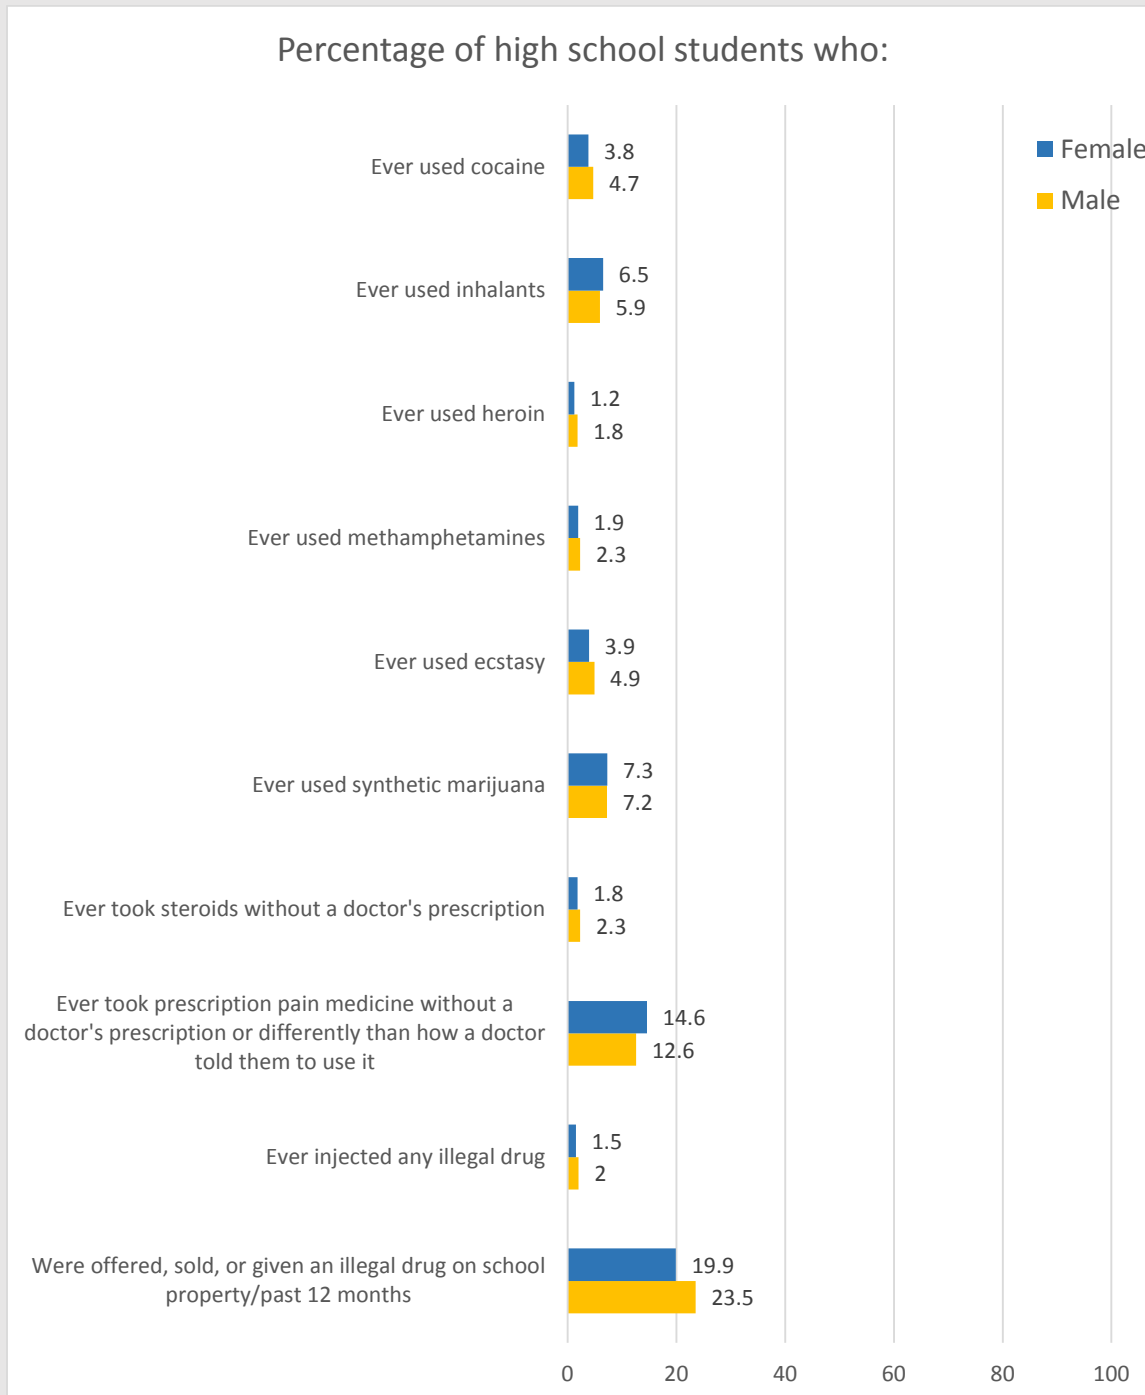

2017 Montana Youth Risk Behavior Survey Gender Comparison

2017 Montana Youth Risk Behavior Survey Gender Comparison

2017 Montana Youth Risk Behavior Survey Gender Comparison

Percentage of high school students who:

2017 Montana Youth Risk Behavior Survey Gender Comparison

*4 or more drinks within a couple of hours if female, 5 or more drinks within a couple of hours if male

2017 Montana Youth Risk Behavior Survey Gender Comparison

2017 Montana Youth Risk Behavior Survey Gender Comparison

2017 Montana Youth Risk Behavior Survey Gender Comparison

2017 Montana Youth Risk Behavior Survey Gender Comparison

2017 Montana Youth Risk Behavior Survey Gender Comparison