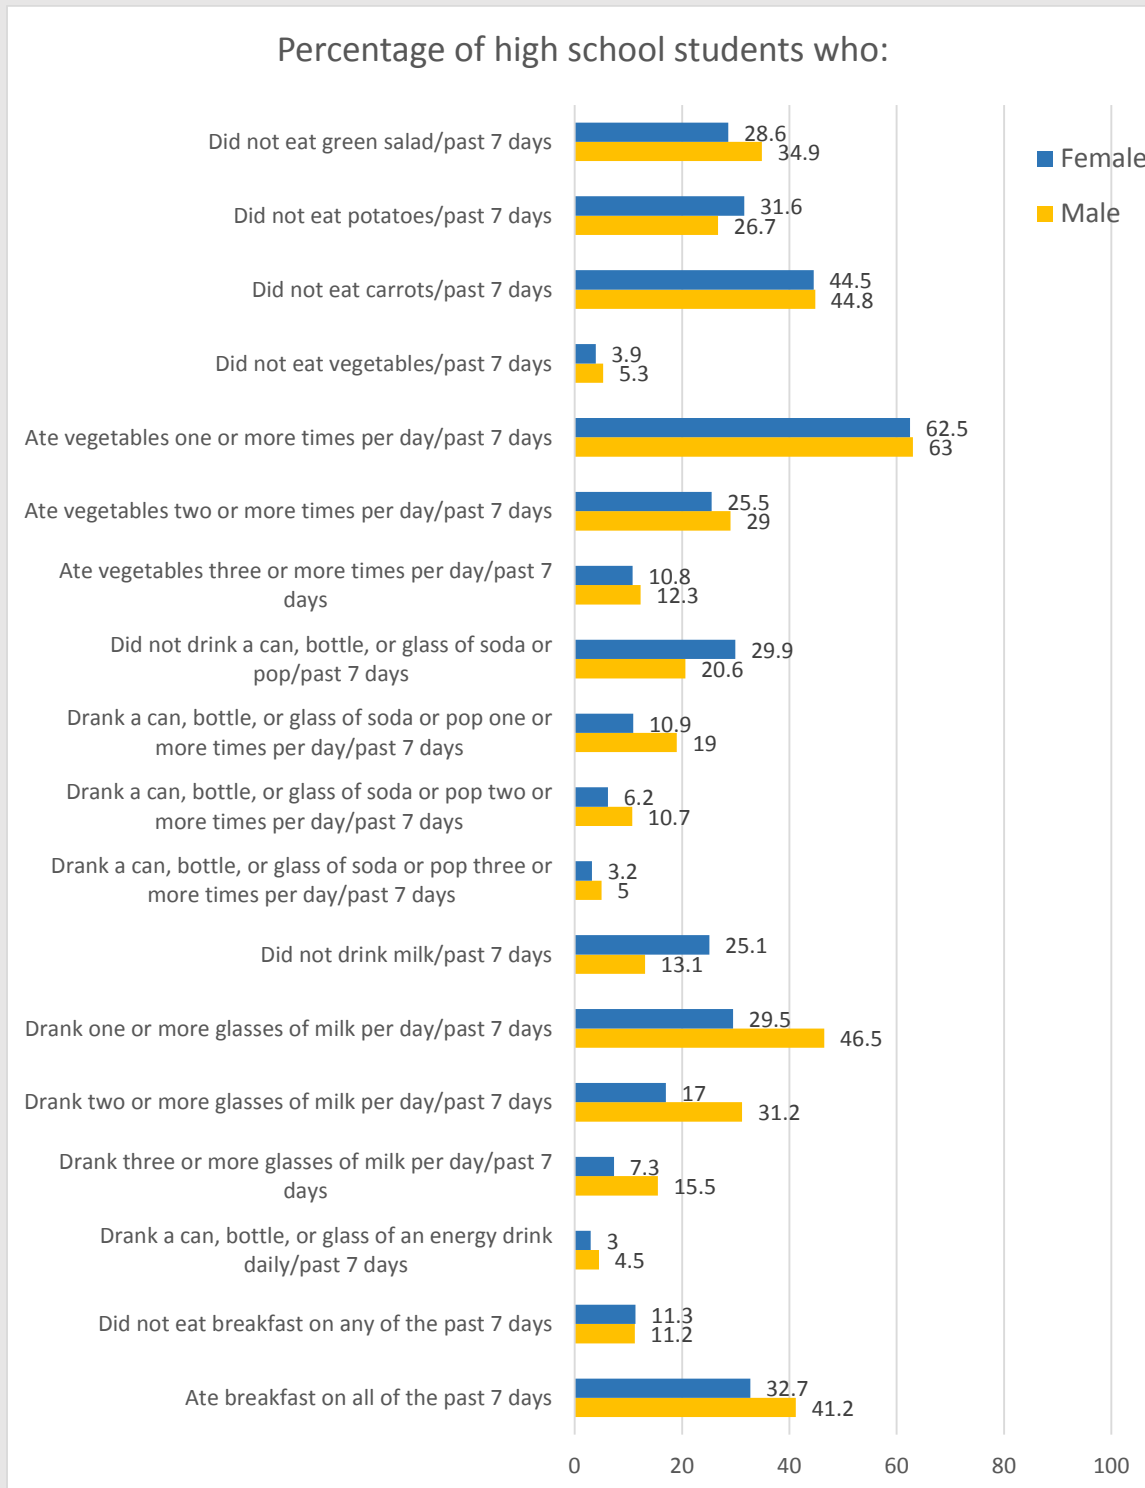

Percentage of high school students who:

2017 Montana Youth Risk Behavior Survey Gender Comparison