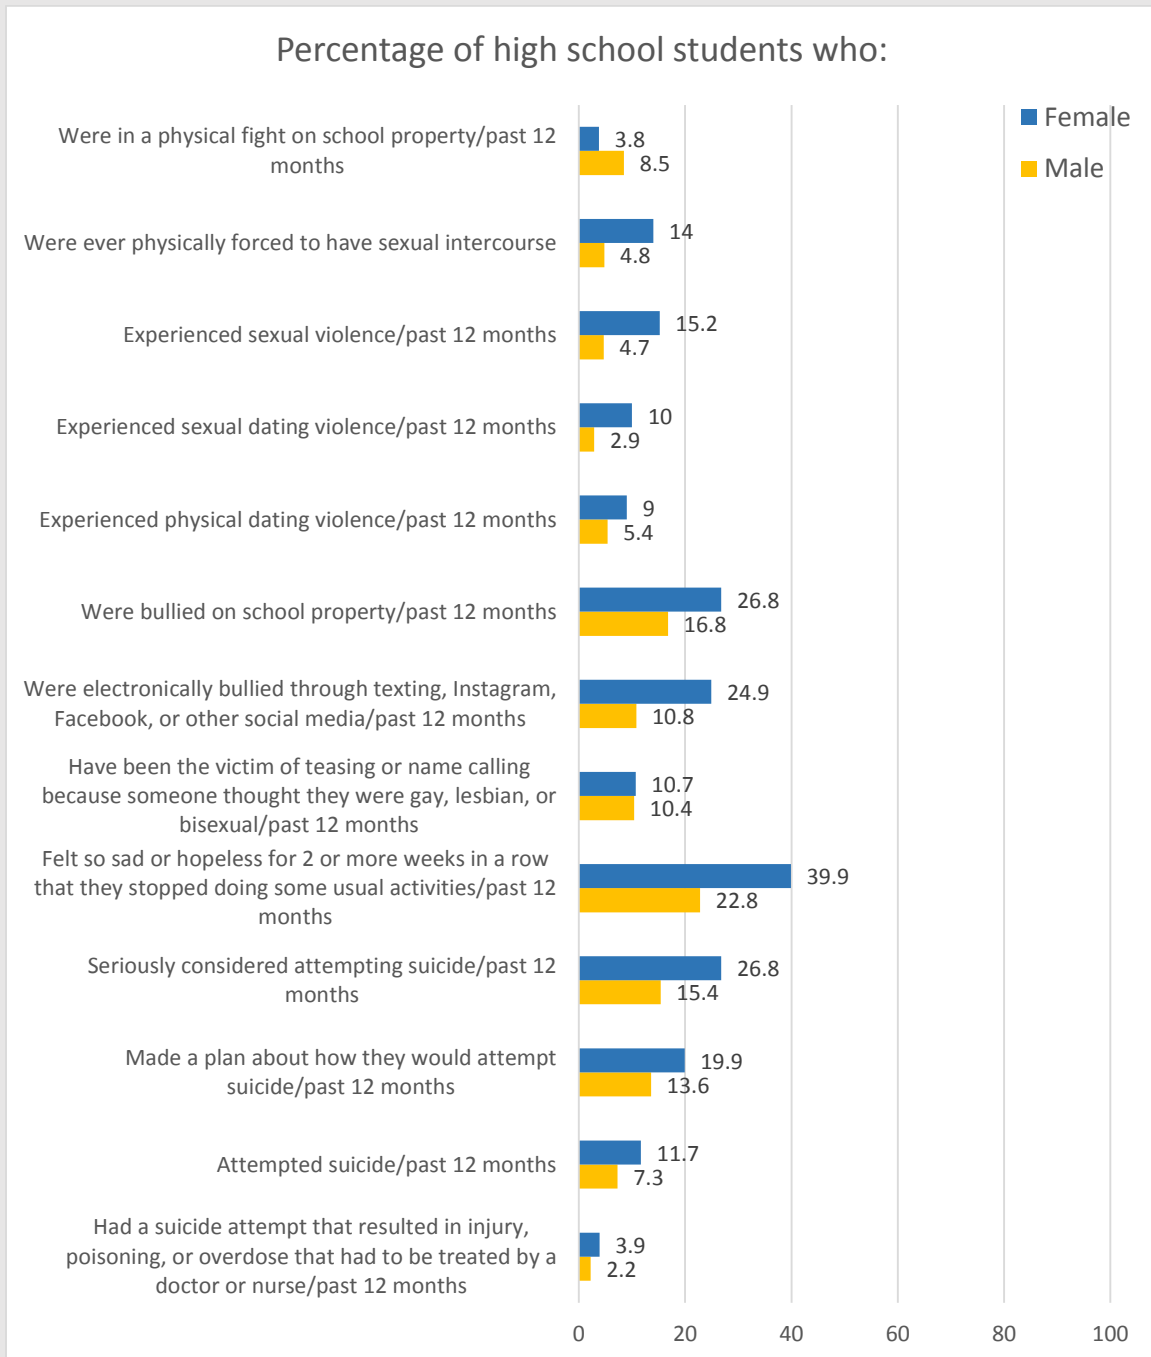

2017 Montana Youth Risk Behavior Survey Gender Comparison

2017 Montana Youth Risk Behavior Survey Gender Comparison

2017 Montana Youth Risk Behavior Survey Gender Comparison

Percentage of high school students who:

2017 Montana Youth Risk Behavior Survey Gender Comparison

*4 or more drinks within a couple of hours if female, 5 or more drinks within a couple of hours if male

2017 Montana Youth Risk Behavior Survey Gender Comparison

2017 Montana Youth Risk Behavior Survey Gender Comparison

2017 Montana Youth Risk Behavior Survey Gender Comparison

2017 Montana Youth Risk Behavior Survey Gender Comparison

2017 Montana Youth Risk Behavior Survey Gender Comparison