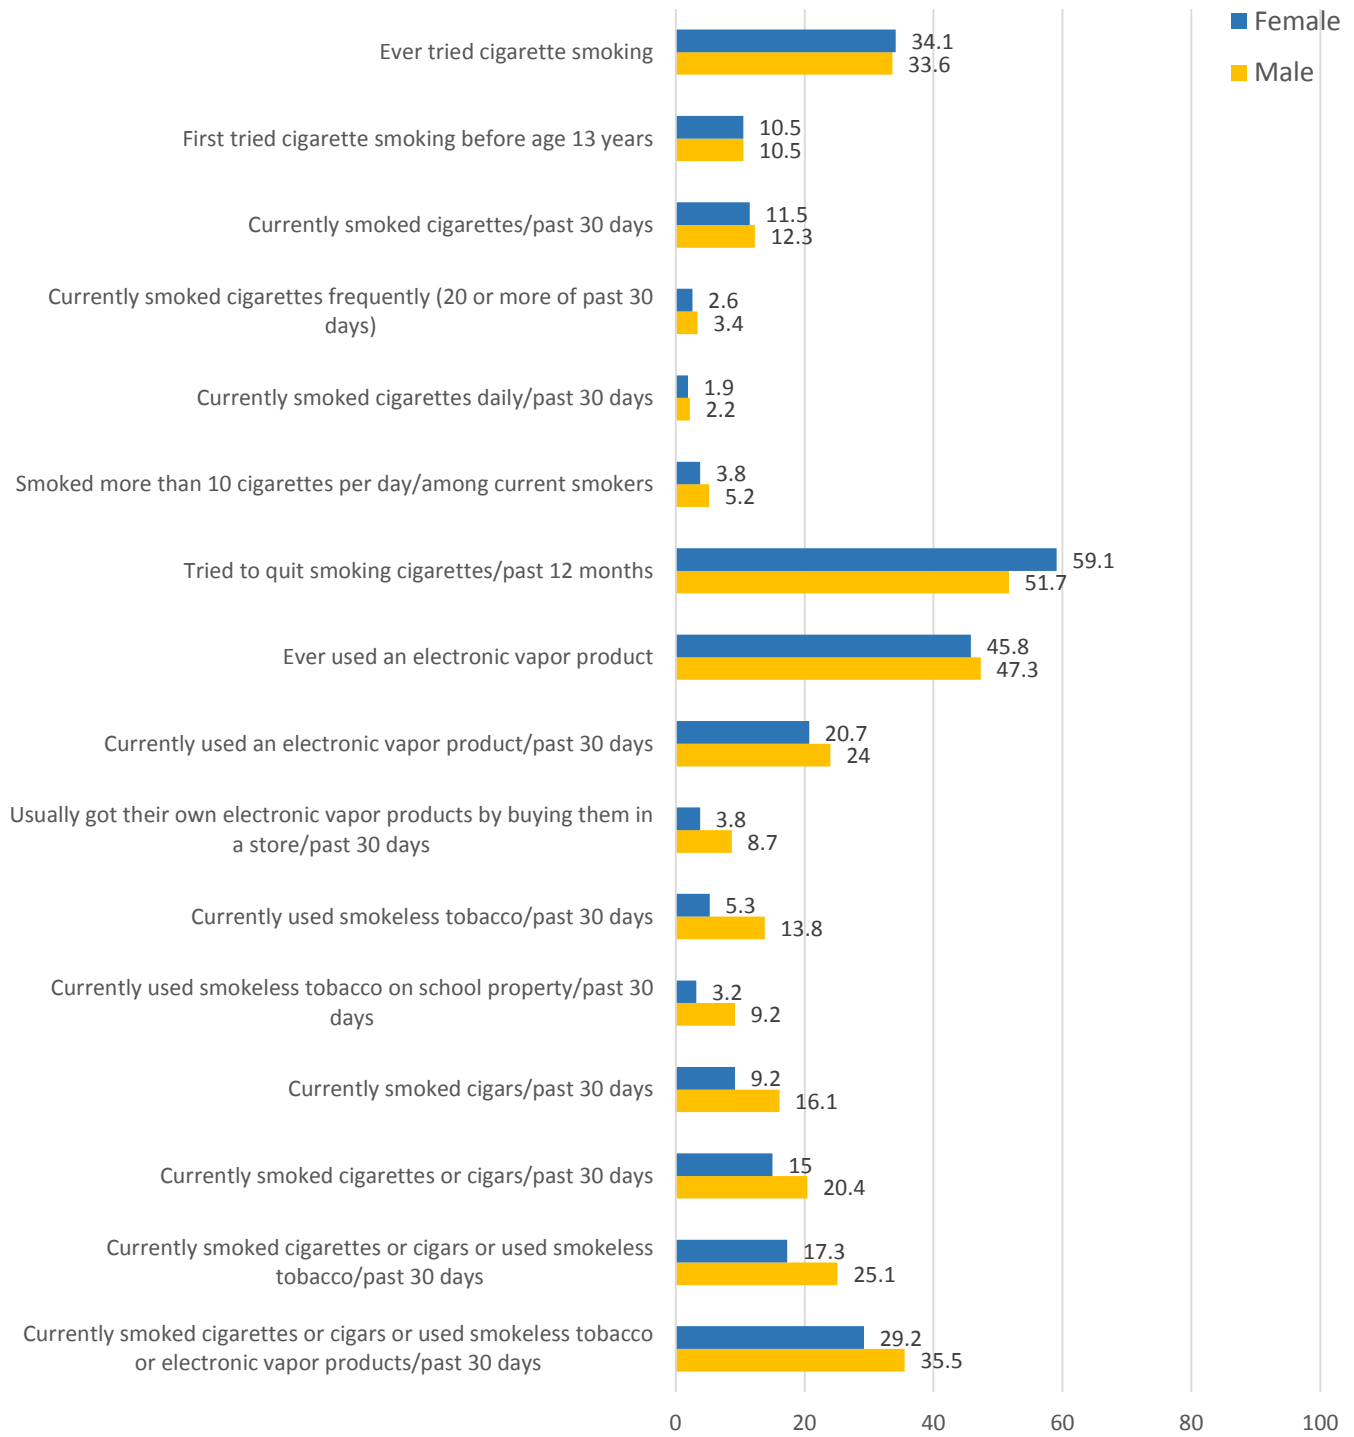

2017 Montana Youth Risk Behavior Survey Gender Comparison

2017 Montana Youth Risk Behavior Survey Gender Comparison

2017 Montana Youth Risk Behavior Survey Gender Comparison

Percentage of high school students who:

2017 Montana Youth Risk Behavior Survey Gender Comparison

*4 or more drinks within a couple of hours if female, 5 or more drinks within a couple of hours if male

2017 Montana Youth Risk Behavior Survey Gender Comparison