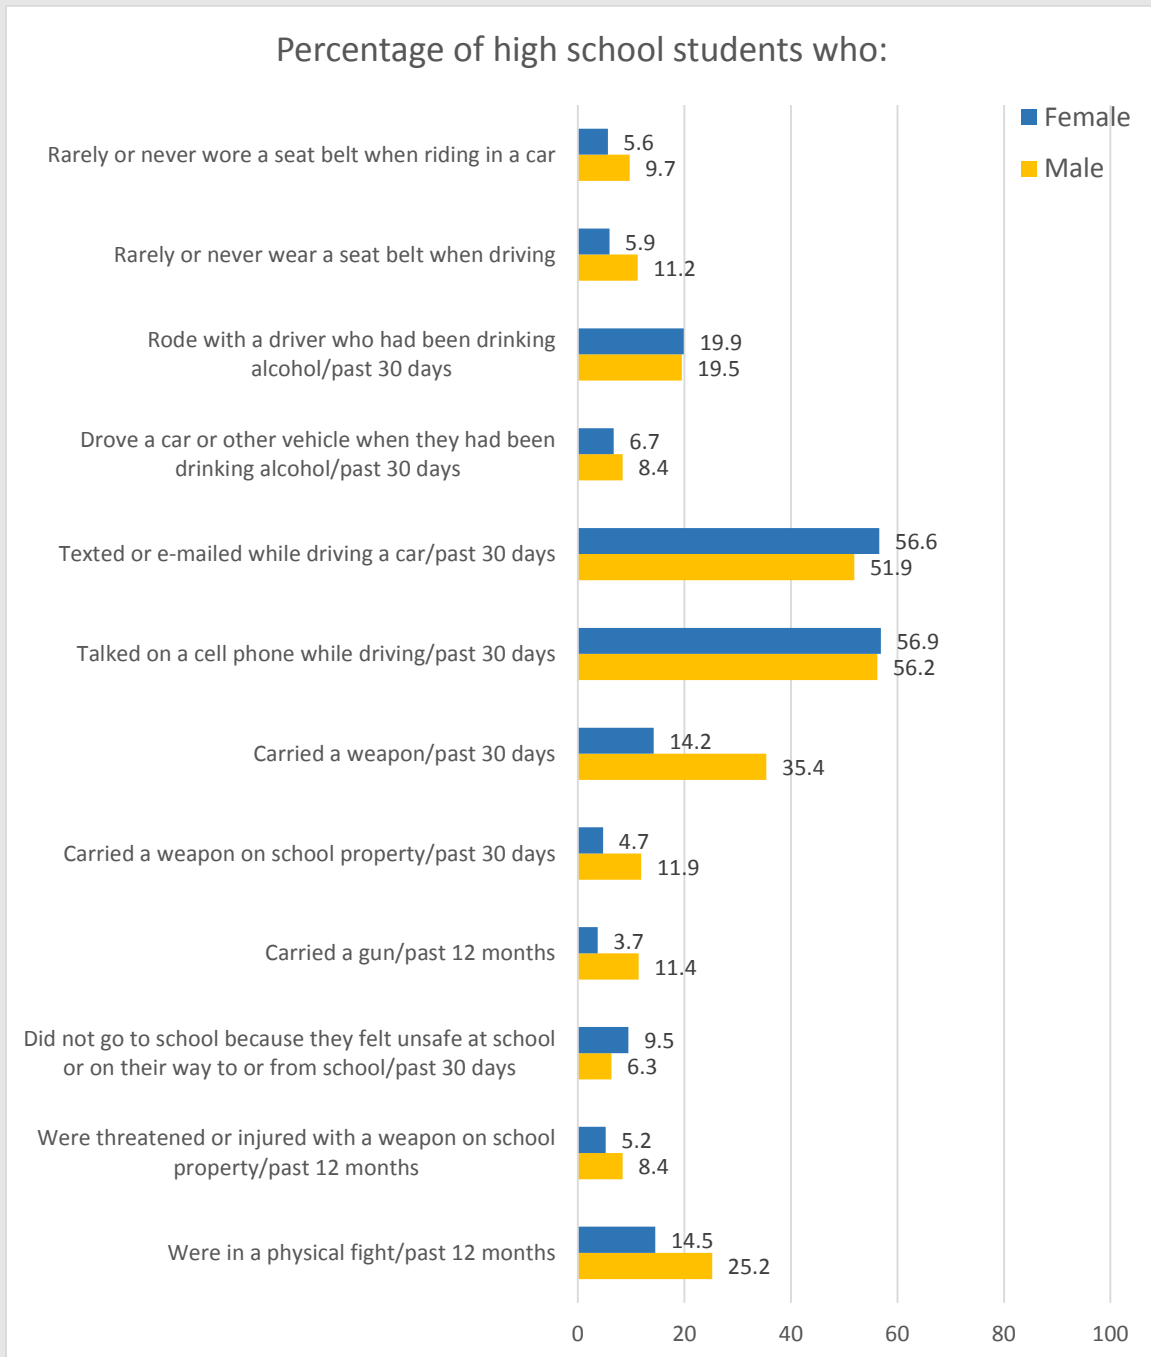

2017 Montana Youth Risk Behavior Survey Gender Comparison

2017 Montana Youth Risk Behavior Survey Gender Comparison

2017 Montana Youth Risk Behavior Survey Gender Comparison

Percentage of high school students who:

2017 Montana Youth Risk Behavior Survey Gender Comparison

*4 or more drinks within a couple of hours if female, 5 or more drinks within a couple of hours if male

2017 Montana Youth Risk Behavior Survey Gender Comparison