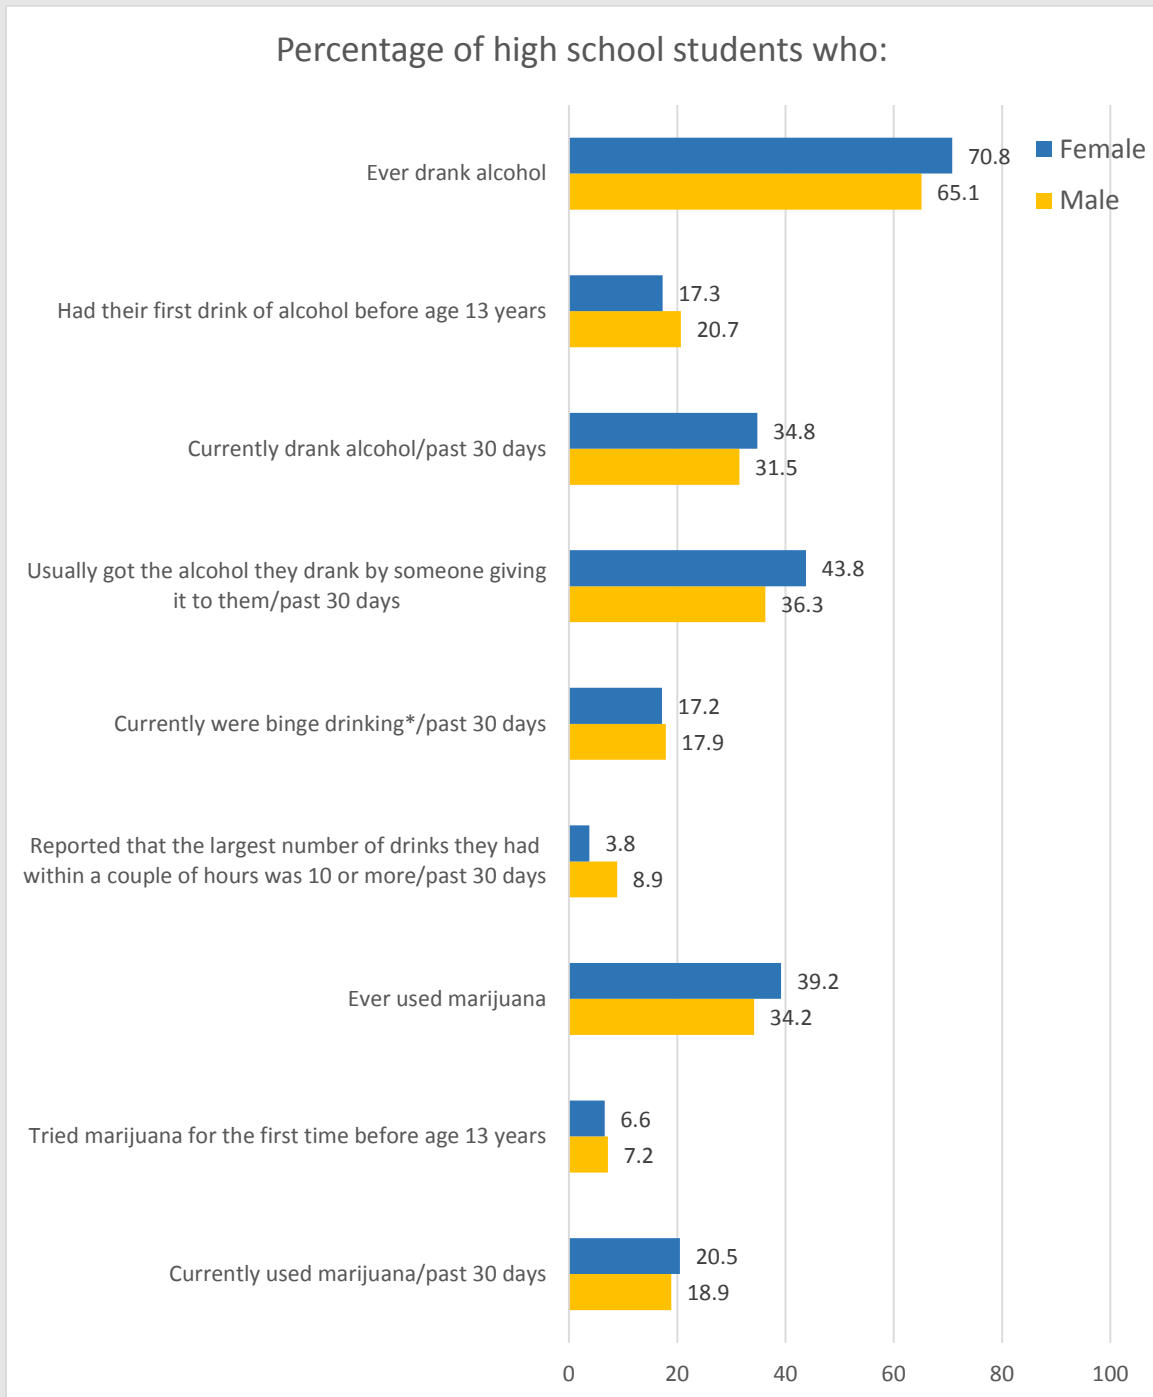

2017 Montana Youth Risk Behavior Survey Gender Comparison

2017 Montana Youth Risk Behavior Survey Gender Comparison

2017 Montana Youth Risk Behavior Survey Gender Comparison

Percentage of high school students who:

2017 Montana Youth Risk Behavior Survey Gender Comparison

*4 or more drinks within a couple of hours if female, 5 or more drinks within a couple of hours if male

2017 Montana Youth Risk Behavior Survey Gender Comparison