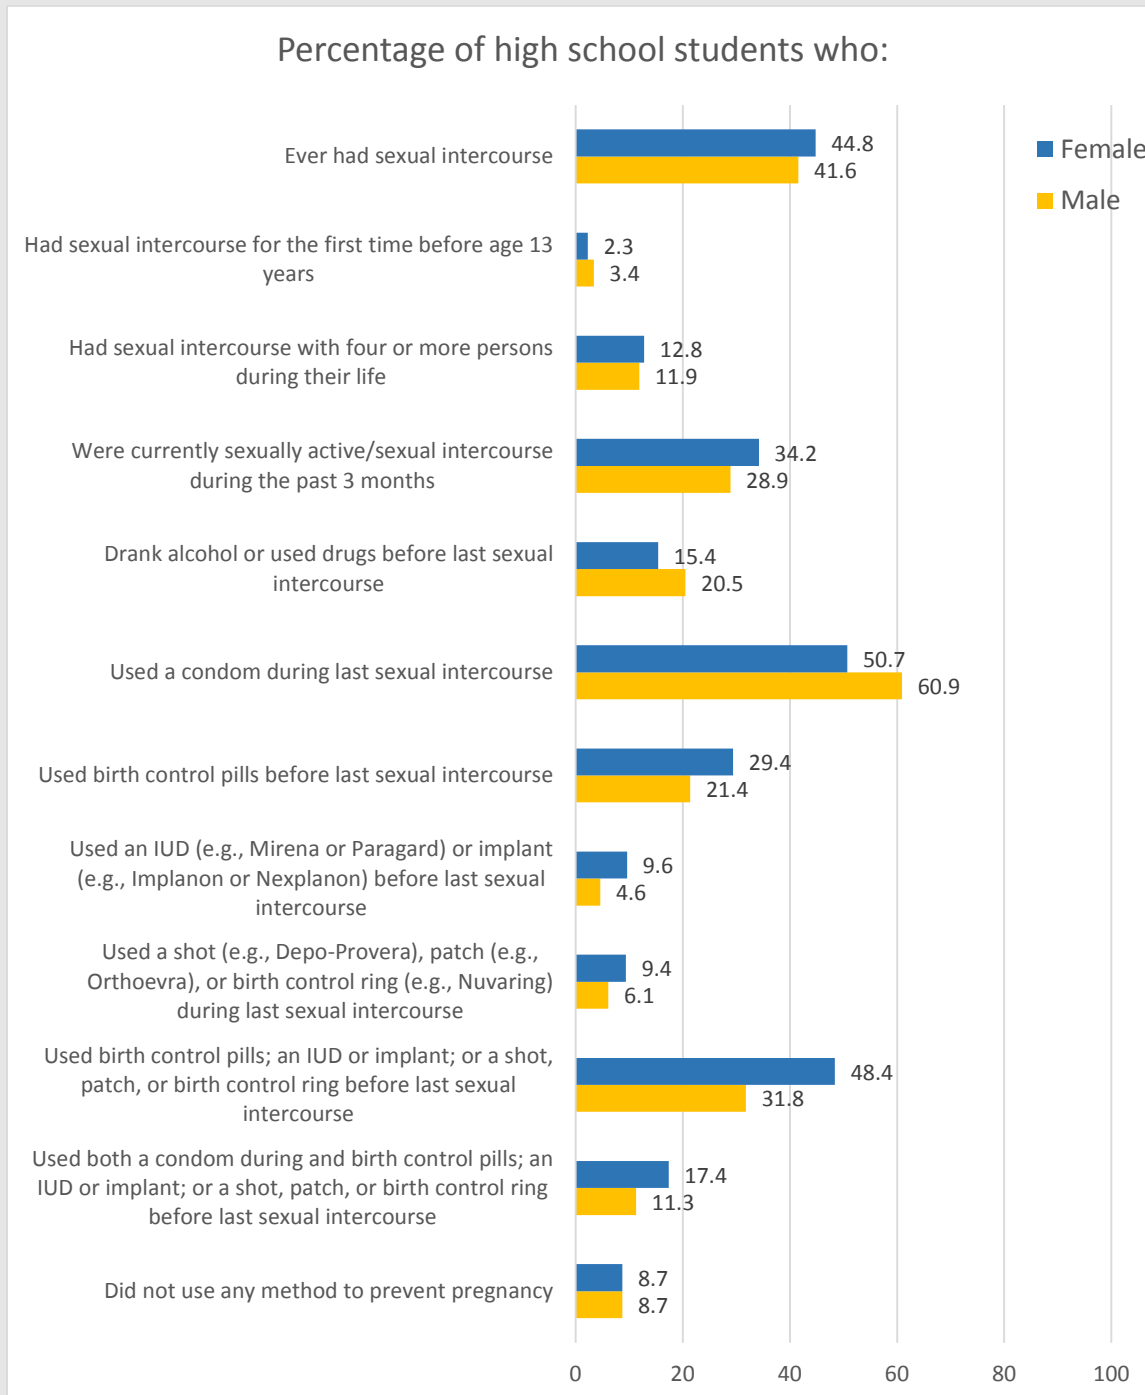

2017 Montana Youth Risk Behavior Survey Gender Comparison

2017 Montana Youth Risk Behavior Survey Gender Comparison

2017 Montana Youth Risk Behavior Survey Gender Comparison

Percentage of high school students who:

2017 Montana Youth Risk Behavior Survey Gender Comparison

*4 or more drinks within a couple of hours if female, 5 or more drinks within a couple of hours if male

2017 Montana Youth Risk Behavior Survey Gender Comparison

2017 Montana Youth Risk Behavior Survey Gender Comparison

2017 Montana Youth Risk Behavior Survey Gender Comparison

2017 Montana Youth Risk Behavior Survey Gender Comparison

2017 Montana Youth Risk Behavior Survey Gender Comparison