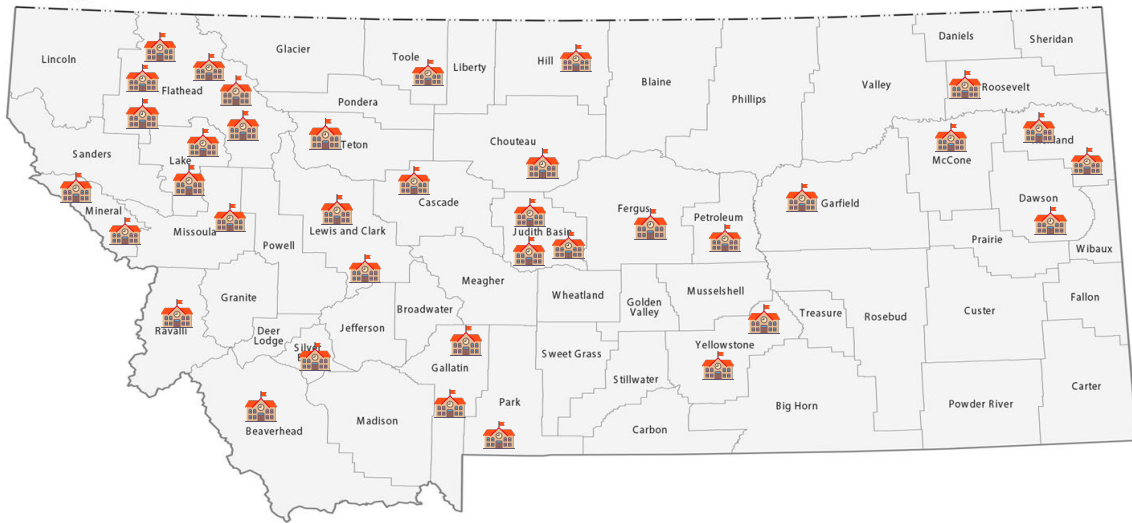

Montana Alternative Student Testing (MAST) Pilot Program

Year I Field Test - 33 School Districts and 5,767 Students

2022-2023

Participating School Districts by County - 33

Alberton K-12 Schl, Mineral	Circle, McCone	Frontier, Lewis & Clark	Power, Teton
Arlee Elem, Lake	Cohagen, Garfield	Glendive, Dawson	Ronan, Lake
Arrowhead, Beaverhead	Culbertson, Roosevelt	Hamilton Schl Dist, Ravalli	Savage, Richland
Belgrade, Gallatin	East Helena, Lewis & Clark	Havre, Hill	Shelby, Toole
Bigfork, Flathead	Evergreen K-8, Flathead	Kalispell, Flathead	Stanford, Judith Basin
Big Sky, Gallatin	Fair-Mont-Egan Schl Dist, Flathead	Kila, Flathead	Superior K-12, Mineral
Billings Public Schl, Yellowstone	Fort Benton, Chouteau	Lockwood K-12, Yellowstone	Ulm, Cascade
Butte Schl Dist, Silver Bow	Frenchtown Schl Dist, Missoula	Moore, Fergus	Whitefish, Flathead