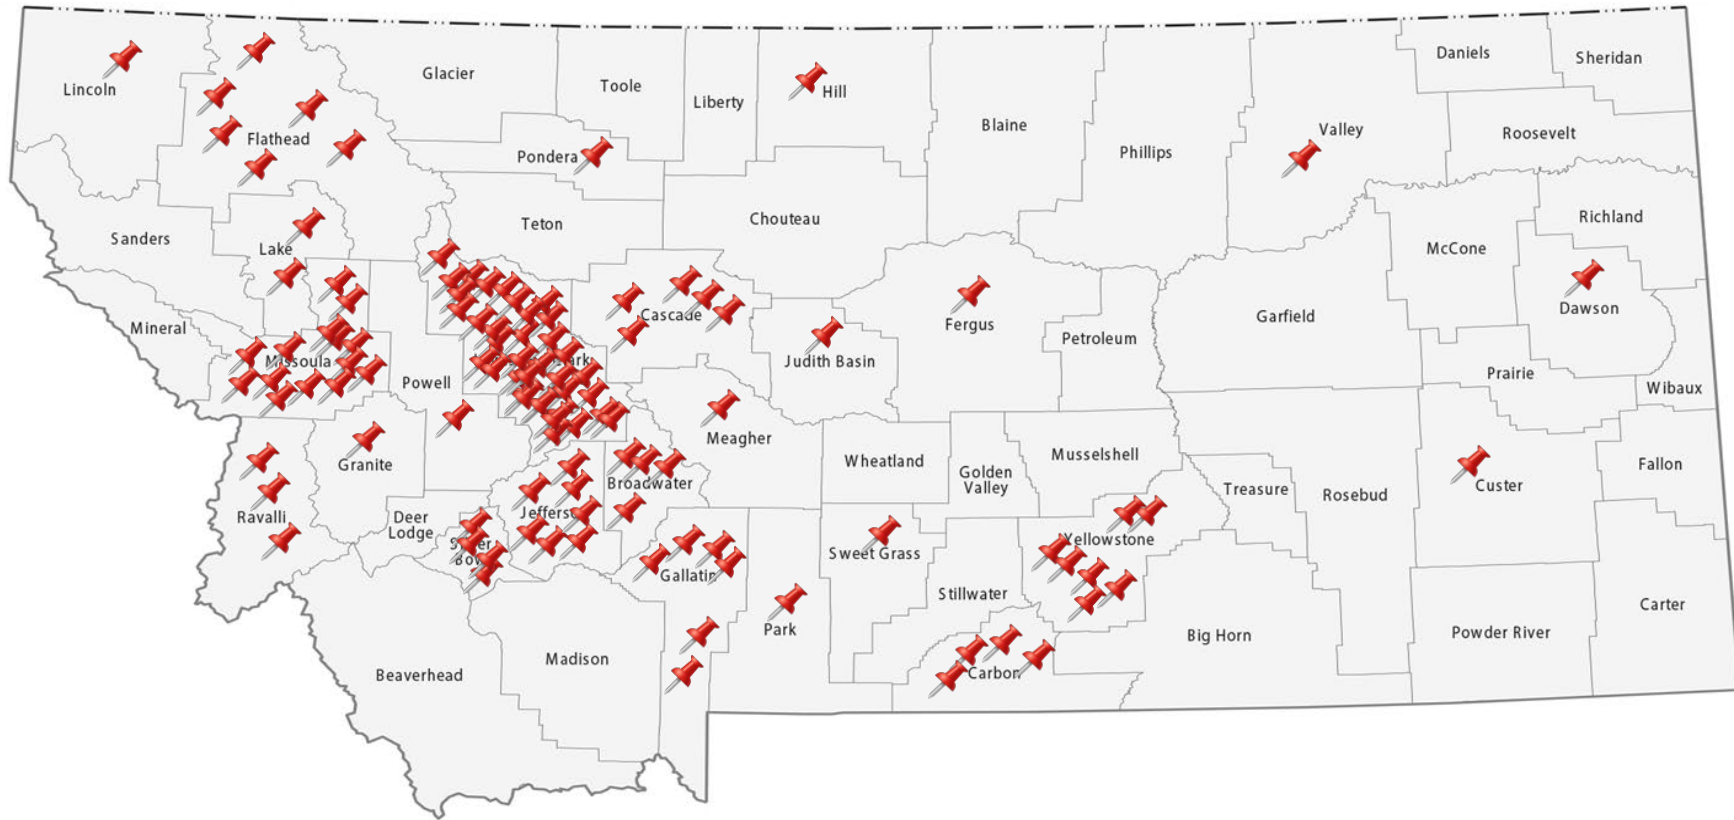

# Montana Telework Locations by Cities

As of 4/30/2024

 **Participating Cities: 38**   **Total Participants: 136**   **Participating Counties: 27**

Belgrade (1)	East Helena (7)	Kalispell (4)	Red Lodge (3)
Big Timber (1)	Florence (1)	Ledger (1)	Roberts (1)
Billings (7)	Gallatin Getaway (1)	Lewistown (1)	Seeley Lake (1)
Boulder (1)	Glasgow (1)	Lincoln (1)	Stanford (1)
Bozeman (4)	Glendive (1)	Livingston (1)	Townsend (4)
Butte (4)	Great Falls (3)	Lolo (1)	Whitefish (1)
Cascade (2)	Hamilton (1)	Miles City (1)	White Sulphur Spring (1)
Clancy (6)	Havre (1)	Missoula (12)	Wolf Creek (1)
Columbia Falls (1)	Helena (53)	Philipsburg (1)	
Corvallis (1)	Helmville (1)	Polson (2)	