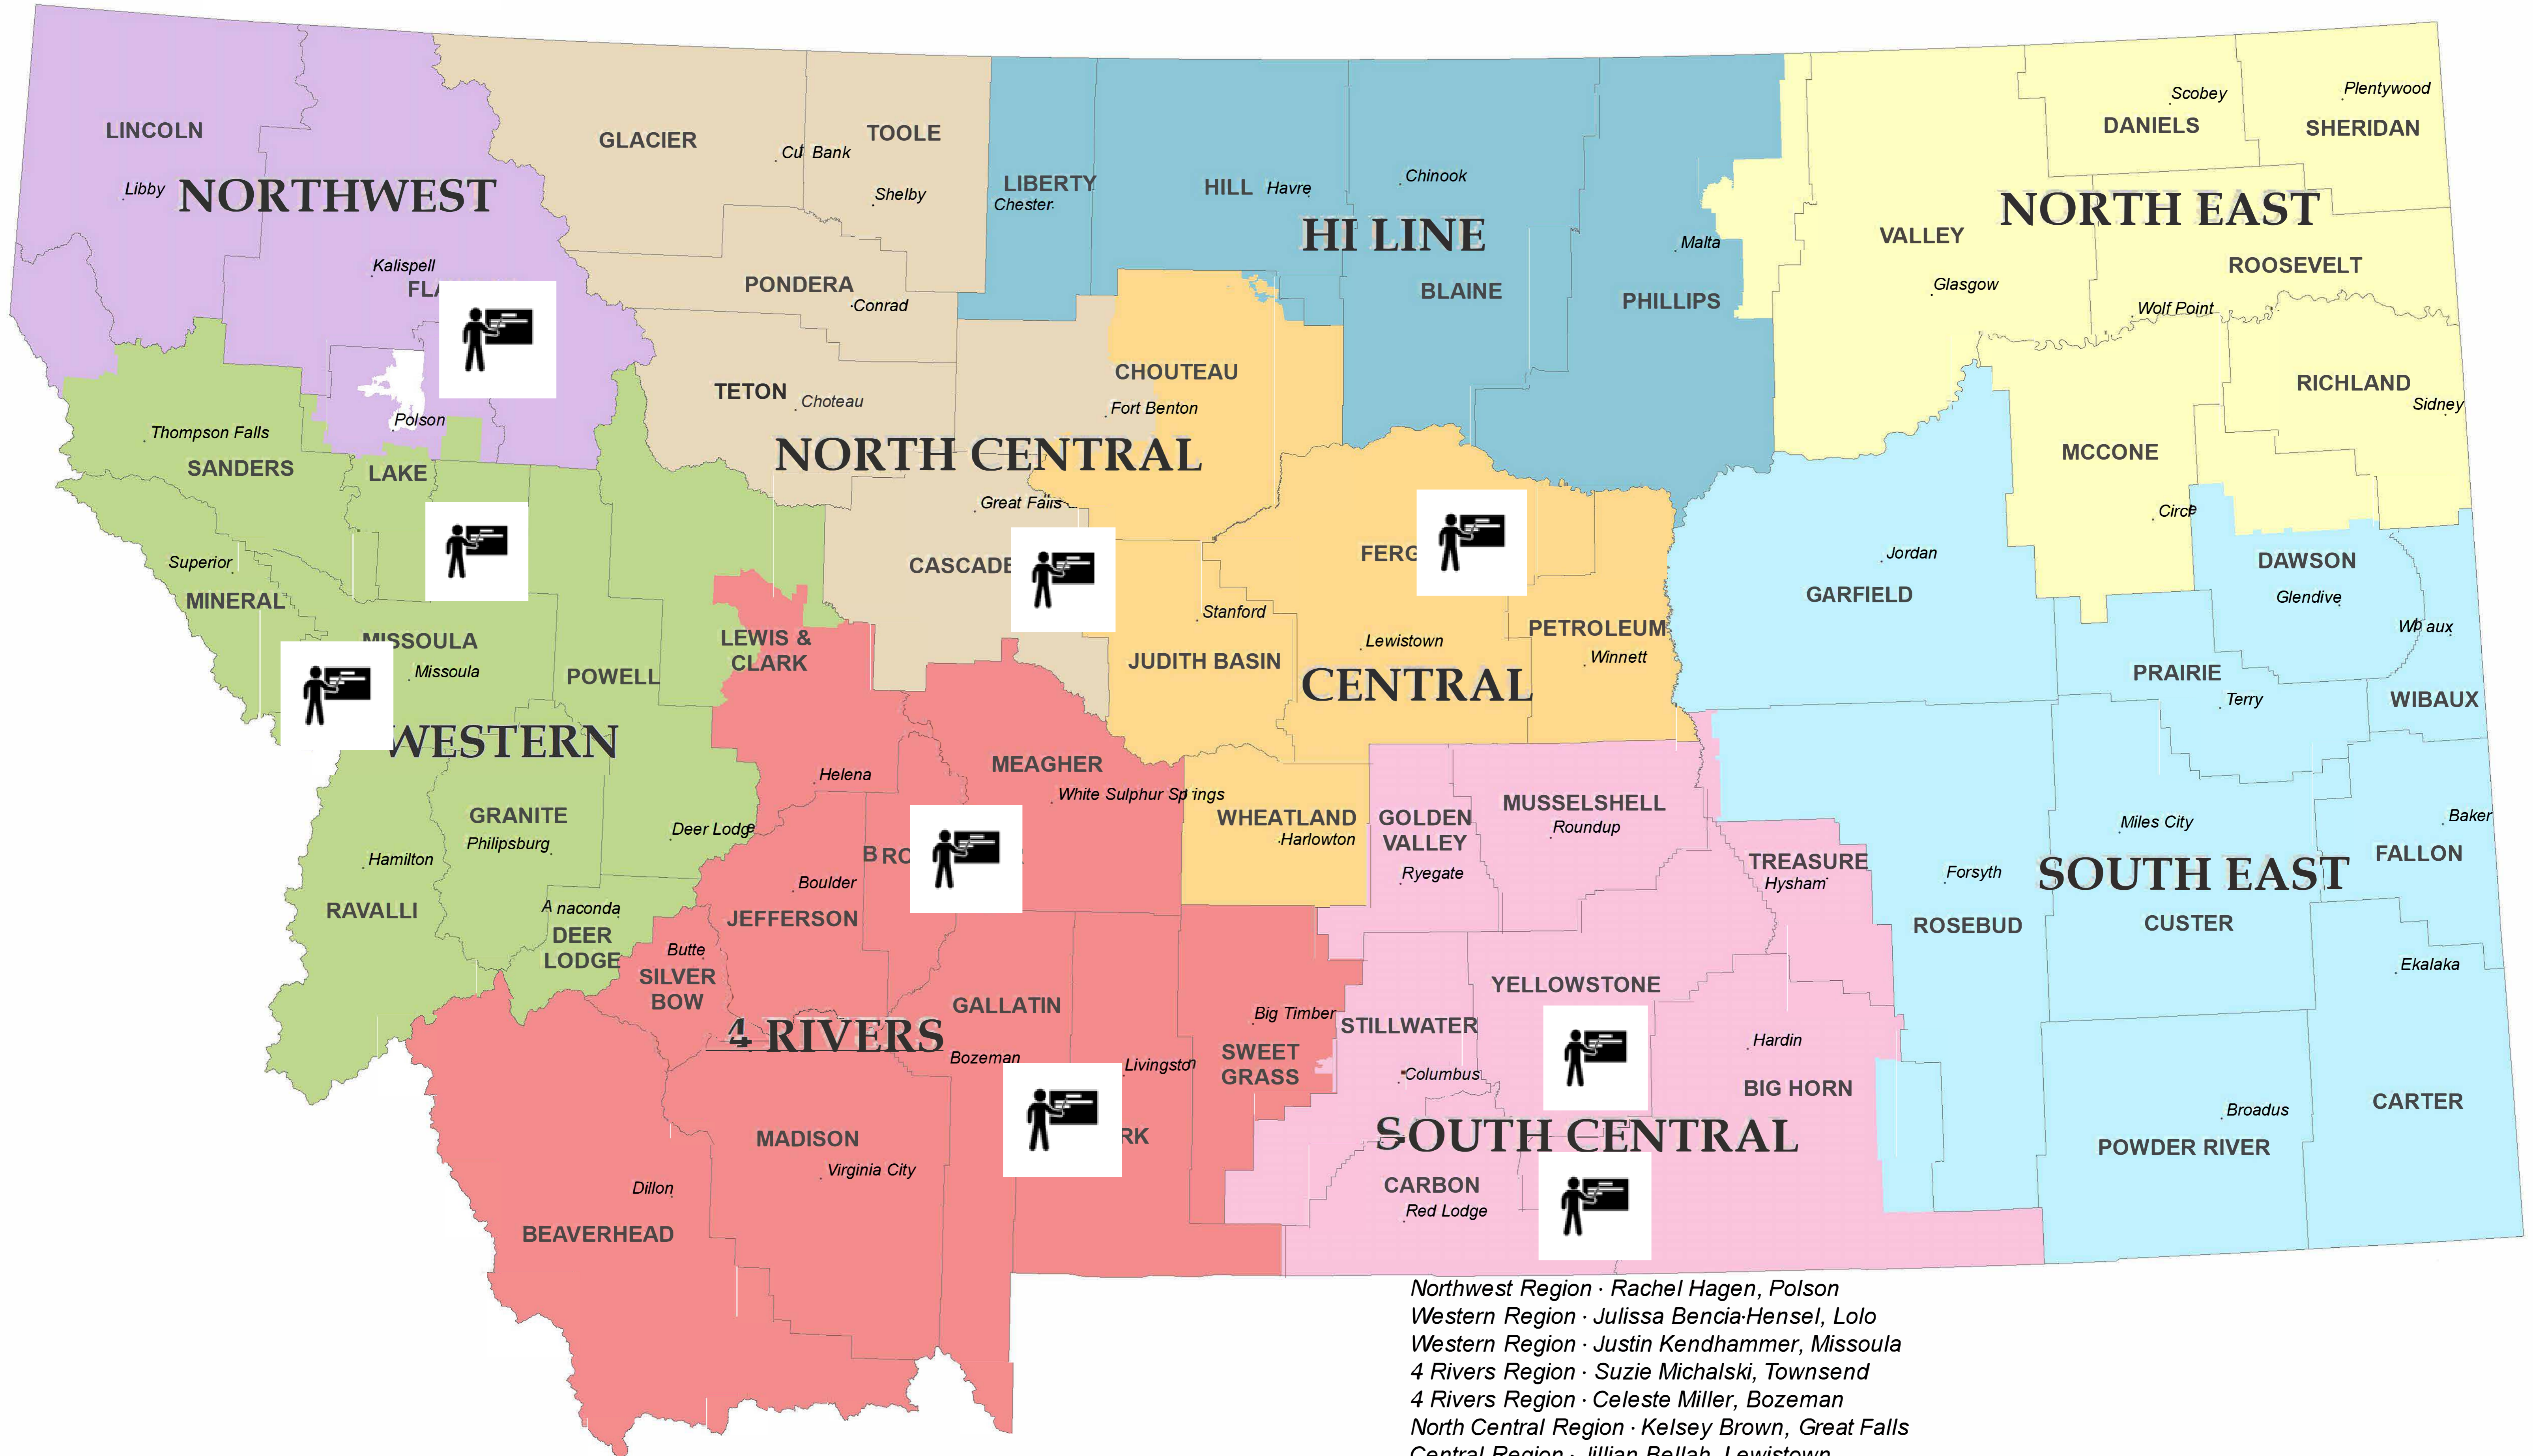

Career Coaches within the MASS

- Northwest Region · Rachel Hagen, Polson
- Western Region · Julissa Bencia-Hensel, Lolo
- Western Region · Justin Kendhammer, Missoula
- 4 Rivers Region · Suzie Michalski, Townsend
- 4 Rivers Region · Celeste Miller, Bozeman
- North Central Region · Kelsey Brown, Great Falls
- Central Region · Jillian Bellah, Lewistown
- South Central Region · Courtney George, Billings
- South Central Region · Crystal Wright, Roberts